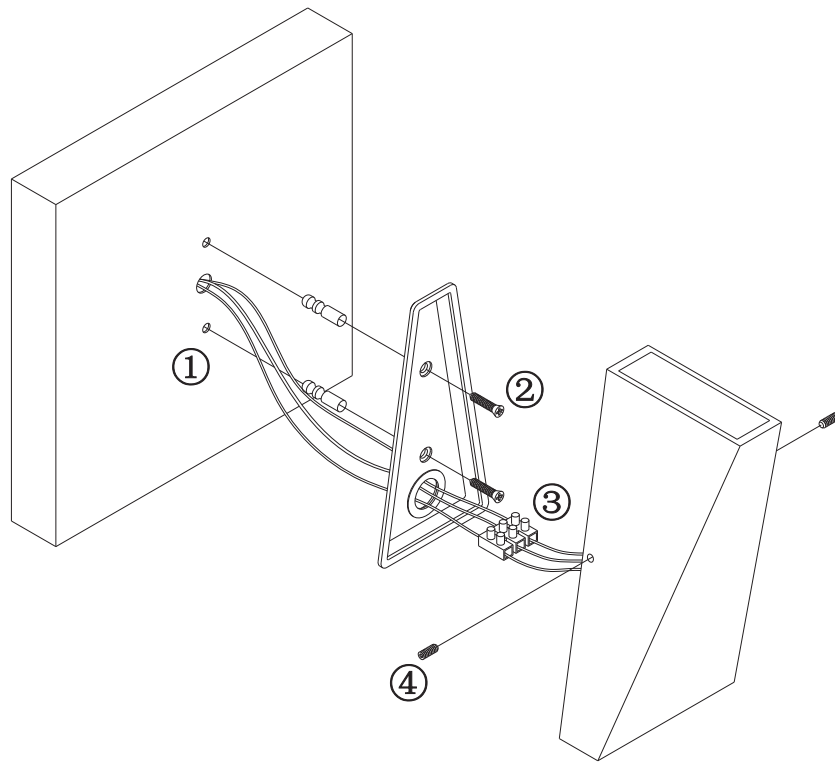

Instruction

O580WL-L6B

MAX 6W
100 Lumen

Model: O580WL-L6B
Collection: Outdoor
Series: Times Square

Wall Lamps