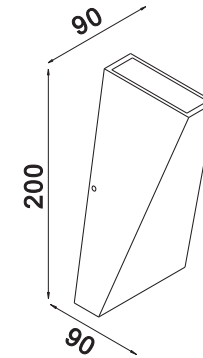

Instruction

O580WL-L6B

MAX 6W
100 Lumen

Model: O580WL-L6B
Collection: Outdoor
Series: Times Square

Wall Lamps