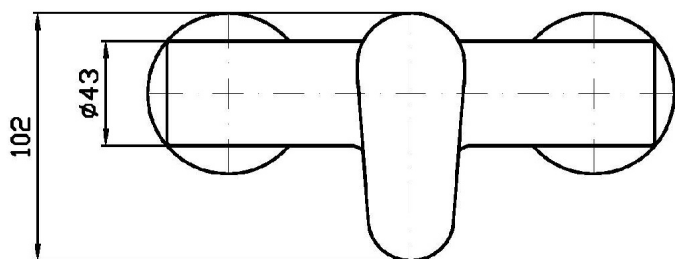

Exposed single lever shower mixer.
Cartridge with both flow and temperature reducer.

Finiture / Finishes

Cromo / Chrome

SUN

ZSN106

Disegno Complessivo / Overall Drawing

SUN

ZSN106

Esplosi / Exploded

SUN

ZSN106

Portate / Flowrates (lt/min)

PRESSIONE PRESSURE	1 BAR	2 BAR	3 BAR	4 BAR	5 BAR
1 RUBINETTO APERTO <i>P1</i>	14,2	20,3	25	28,8	32,1
<i>P2</i>					
<i>P3</i>					
<i>P4</i>					
<i>P5</i>					

SUN

ZSN106

Pesi e Misure / Weights and Sizes

Peso (Kg) Weight (lb)	1,84 (Kg)	4,056464 (lb)
Volume (dc3) - (in3)	6,61 (dc3)	0,000403 (in3)
h (mm) - (in)	143 (mm)	5,6299243 (in)
L1 (mm) - (in)	195 (mm)	7,6771695 (in)
L2 (mm) - (in)	237 (mm)	9,3307137 (in)