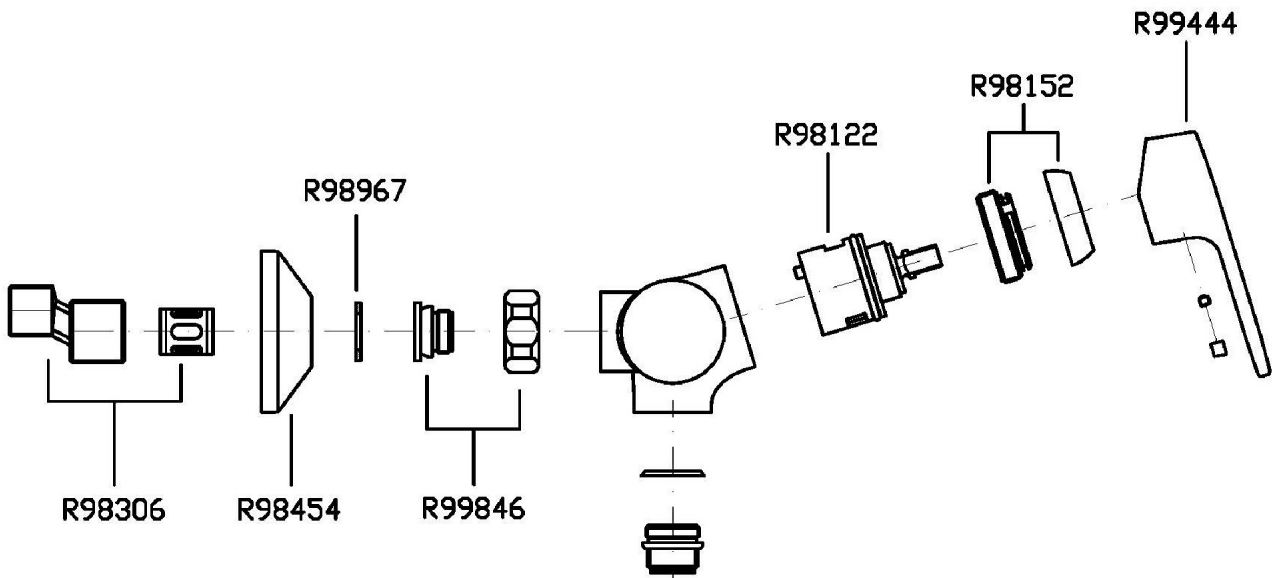

Exposed single lever shower mixer.
Cartridge with both flow and temperature reducer.

Finiture / Finishes

Cromo / Chrome

SUN

ZSN106

Disegno Complessivo / Overall Drawing

SUN

ZSN106

Esplosi / Exploded

SUN

ZSN106

Portate / Flowrates (lt/min)

PRESSIONE PRESSURE	1 BAR	2 BAR	3 BAR	4 BAR	5 BAR
1 RUBINETTO APERTO <i>P1</i>	14,2	20,3	25	28,8	32,1
<i>P2</i>					
<i>P3</i>					
<i>P4</i>					
<i>P5</i>					

SUN

ZSN106

Pesi e Misure / Weights and Sizes

Peso (Kg) Weight (lb)	1,84 (Kg)	4,056464 (lb)
Volume (dc3) - (in3)	6,61 (dc3)	0,000403 (in3)
h (mm) - (in)	143 (mm)	5,6299243 (in)
L1 (mm) - (in)	195 (mm)	7,6771695 (in)
L2 (mm) - (in)	237 (mm)	9,3307137 (in)