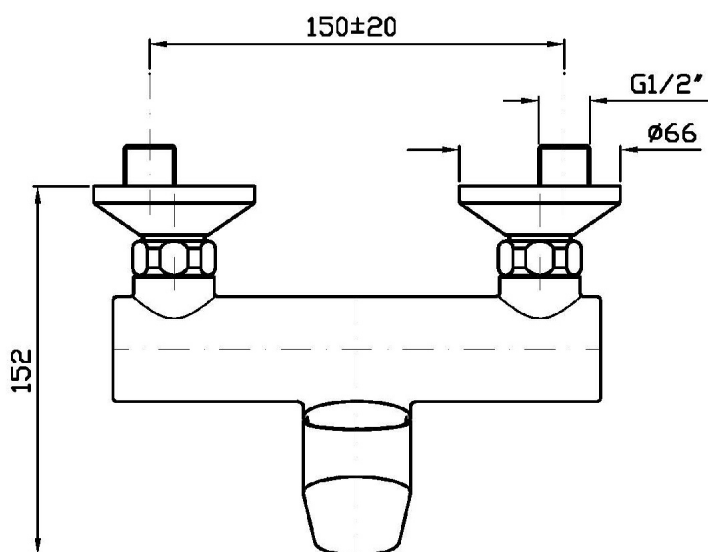

Exposed single lever shower mixer.
Cartridge with both flow and temperature reducer.

Finiture / Finishes

Cromo / Chrome

SUN

ZSN106

Disegno Complessivo / Overall Drawing

SUN

ZSN106

Esplosi / Exploded

SUN

ZSN106

Portate / Flowrates (lt/min)

PRESSIONE PRESSURE	1 BAR	2 BAR	3 BAR	4 BAR	5 BAR
1 RUBINETTO APERTO <i>P1</i>	14,2	20,3	25	28,8	32,1
<i>P2</i>					
<i>P3</i>					
<i>P4</i>					
<i>P5</i>					

SUN

ZSN106

Pesi e Misure / Weights and Sizes

Peso (Kg) Weight (lb)	1,84 (Kg)	4,056464 (lb)
Volume (dc3) - (in3)	6,61 (dc3)	0,000403 (in3)
h (mm) - (in)	143 (mm)	5,6299243 (in)
L1 (mm) - (in)	195 (mm)	7,6771695 (in)
L2 (mm) - (in)	237 (mm)	9,3307137 (in)