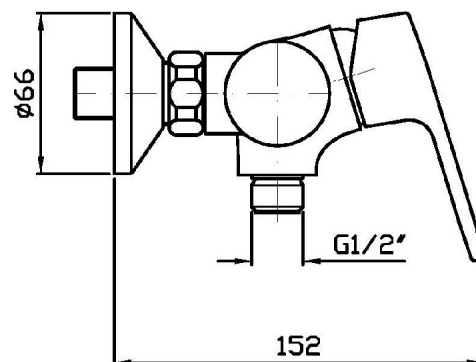

Exposed single lever shower mixer.
Cartridge with both flow and temperature reducer.

Finiture / Finishes

Cromo / Chrome

SUN

ZSN106

Disegno Complessivo / Overall Drawing

SUN

ZSN106

Esplosi / Exploded

SUN

ZSN106

Portate / Flowrates (lt/min)

PRESSIONE PRESSURE	1 BAR	2 BAR	3 BAR	4 BAR	5 BAR
1 RUBINETTO APERTO <i>P1</i>	14,2	20,3	25	28,8	32,1
<i>P2</i>					
<i>P3</i>					
<i>P4</i>					
<i>P5</i>					

SUN

ZSN106

Pesi e Misure / Weights and Sizes

Peso (Kg) Weight (lb)	1,84 (Kg)	4,056464 (lb)
Volume (dc3) - (in3)	6,61 (dc3)	0,000403 (in3)
h (mm) - (in)	143 (mm)	5,6299243 (in)
L1 (mm) - (in)	195 (mm)	7,6771695 (in)
L2 (mm) - (in)	237 (mm)	9,3307137 (in)