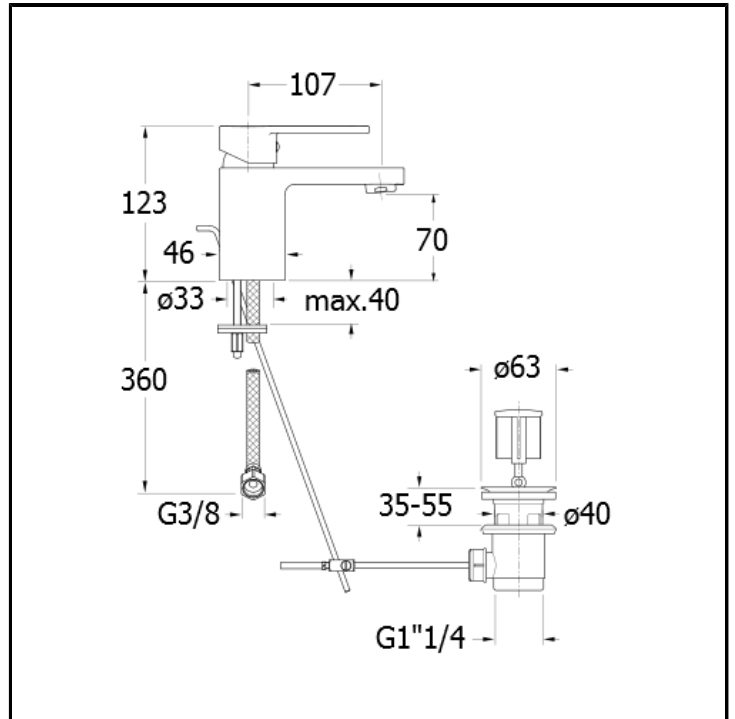

CRIRN221

■ CRISTINA
RUBINETTERIE

Basin mixer REGULAR with 1"1/4 pop up waste

FINITURE

 Chrome

FEATURES (MODEL NAME SIDE)

- Regular

FEATURES FROM TECHNOLOGIES