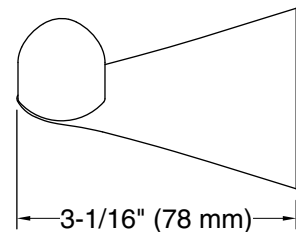

Color	Code	Description
	CP	Polished Chrome
	BN	Vibrant® Brushed Nickel
	BL	Matte Black

Technical Information

All product dimensions are nominal.

Installation Type: Wall-mount

Material: Zinc, Stainless Steel