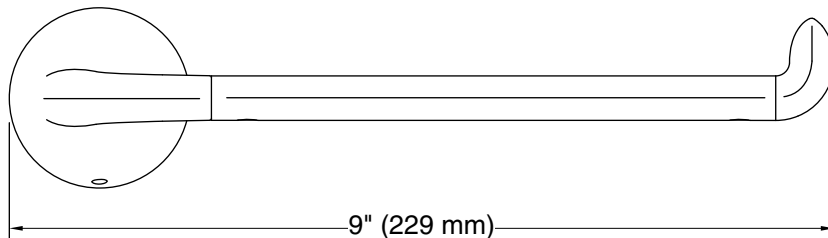

Color	Code	Description
	CP	Polished Chrome
	BN	Vibrant® Brushed Nickel
	BL	Matte Black

Technical Information

All product dimensions are nominal.

Installation Type: Wall-mount

Material: Zinc, Stainless Steel