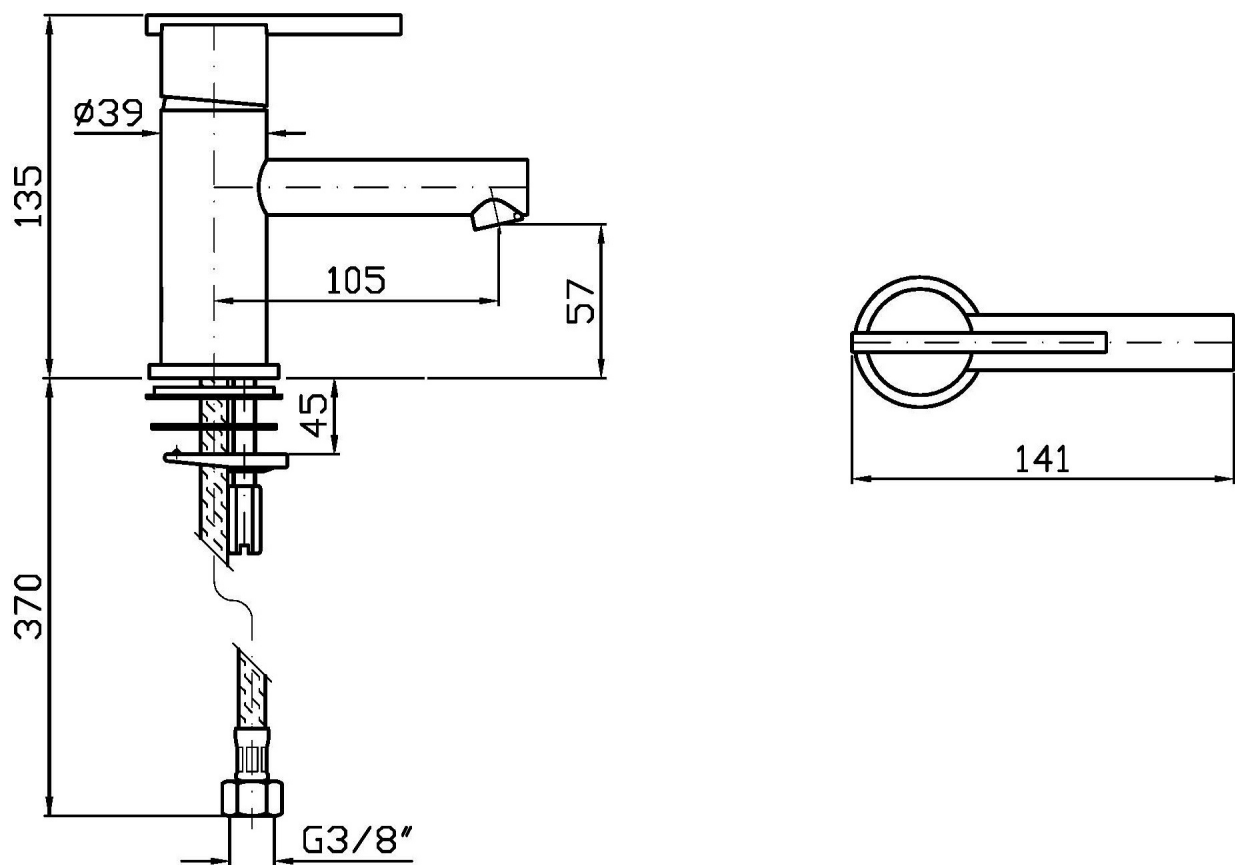

ZXS

ZXS684 Disegno Complessivo / Overall Drawing