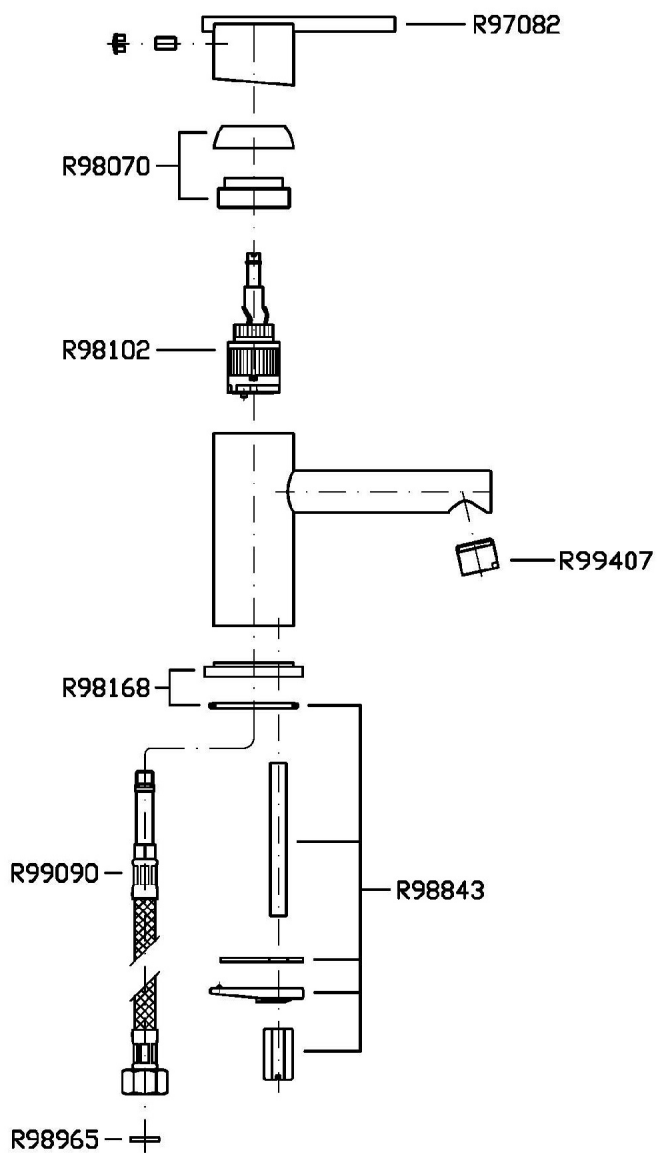

Single lever basin mixer with aerator, without pop-up waste, flexible tails.

Finiture / Finishes

Cromo / Chrome

ZXS

ZXS684 Disegno Complessivo / Overall Drawing

ZXS

ZXS684

Esplosi / Exploded

ZXS

ZXS684 Portate / Flowrates (lt/min)

PRESSIONE PRESSURE	1 BAR	2 BAR	3 BAR	4 BAR	5 BAR
LAVABO BASIN	4,3	6,2	7,7	8,9	10
P1					
P2					
P3					
P4					
P5					

ZXS

ZXS684 Pesì e Misure / Weights and Sizes

Peso (Kg) Weight (lb)	1,32 (Kg)	2,910072 (lb)
Volume (dc3) - (in3)	4,05 (dc3)	0,000247 (in3)
h (mm) - (in)	70 (mm)	2,755907 (in)
L1 (mm) - (in)	150 (mm)	5,905515 (in)
L2 (mm) - (in)	385 (mm)	15,1574885 (in)