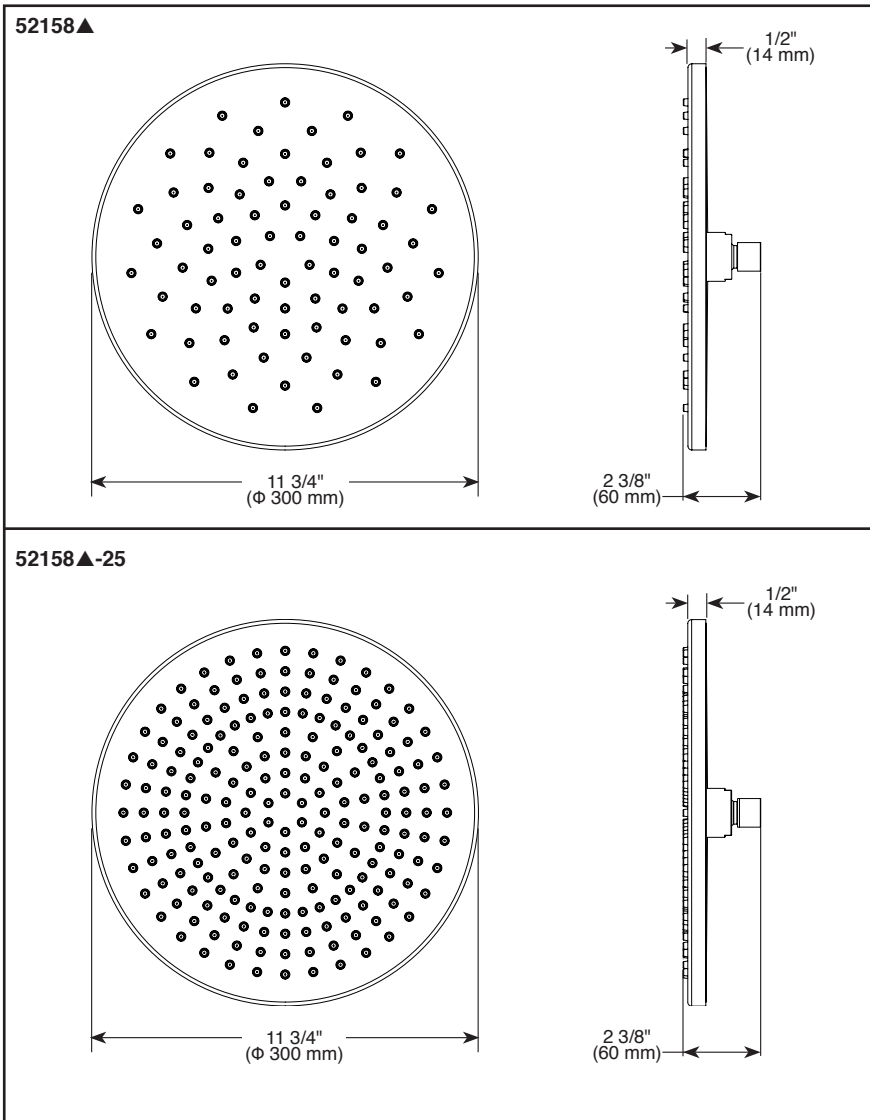

see what Delta can do™

RAINCAN SHOWER HEAD

- Touch-Clean® Nozzles
- Single-Setting Raincan Shower Head

Submitted Model No.: _____
 Specific Features: _____

STANDARD SPECIFICATIONS:

- Maximum 1.75 gpm @ 80 psi, 6.6 L/min @ 550 kPa (52158▲)
- Maximum 2.5 gpm @ 80 psi, 9.5 L/min @ 550 kPa (52158▲-25)
- Metal ball connector for durability
- Ball connector swivel angle is 36° (18 per side)
- Standard 1/2"-14 NPT pipe fitting

COMPLIES WITH:

- ASME A112.18.1 / CSA B125.1
- EPA WaterSense® (52158▲ only)

Spray Pattern

Soft Rain
Spray

▲ Designate proper finish suffix

Delta reserves the right (1) to make changes in specifications and materials, and (2) to change or discontinue models, both without notice or obligation. Dimensions are for reference only. See current full-line price book or www.deltafaucet.com for finish options and product availability.