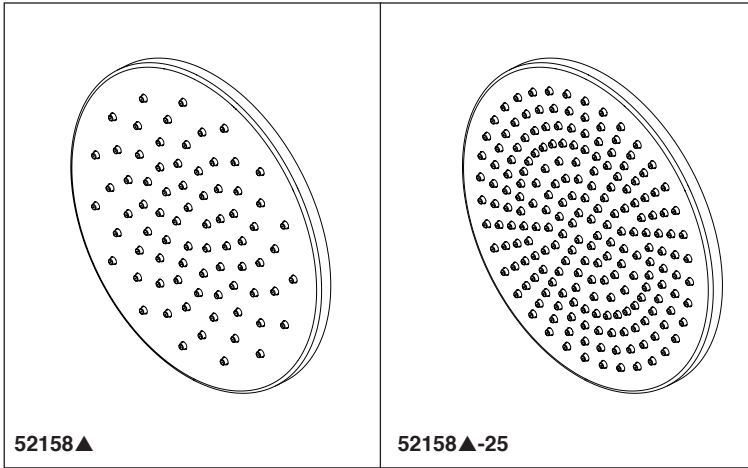

see what Delta can do™

RAINCAN SHOWER HEAD

- Touch-Clean® Nozzles
- Single-Setting Raincan Shower Head

Submitted Model No.: _____
 Specific Features: _____

STANDARD SPECIFICATIONS:

- Maximum 1.75 gpm @ 80 psi, 6.6 L/min @ 550 kPa (52158▲)
- Maximum 2.5 gpm @ 80 psi, 9.5 L/min @ 550 kPa (52158▲-25)
- Metal ball connector for durability
- Ball connector swivel angle is 36° (18 per side)
- Standard 1/2"-14 NPT pipe fitting

COMPLIES WITH:

- ASME A112.18.1 / CSA B125.1
- EPA WaterSense® (52158▲ only)

Spray Pattern

Soft Rain
Spray

▲ Designate proper finish suffix

Delta reserves the right (1) to make changes in specifications and materials, and (2) to change or discontinue models, both without notice or obligation. Dimensions are for reference only. See current full-line price book or www.deltafaucet.com for finish options and product availability.