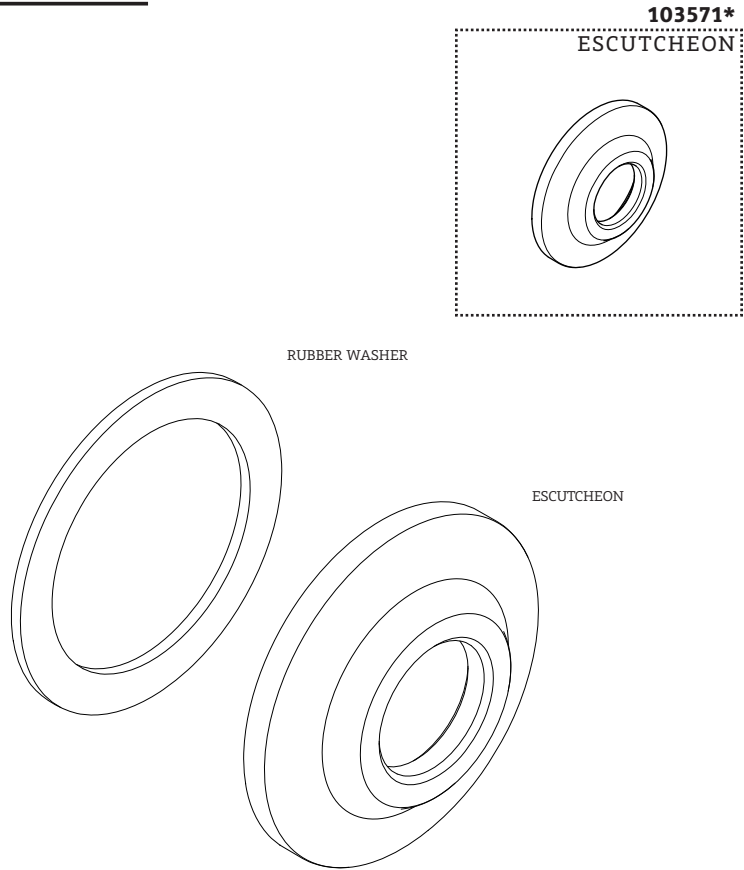

ESTB. 1978

WATERWORKS

KIT COMPONENTS

**STYLES: EAVC21, EAVC22, EAVC43,
EAVC50, EAVC74, EAVC75**