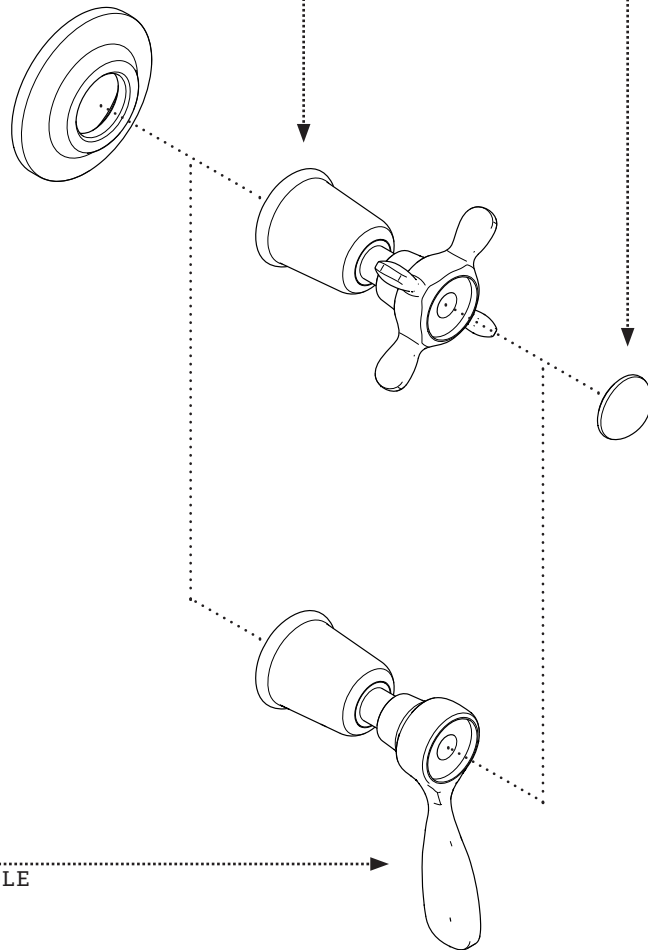

ESTB. 1978

WATERWORKS

MAIN KITS

**STYLES: EAVC21, EAVC22, EAVC43,
EAVC50, EAVC74, EAVC75**

103549

BLANK PORCELAIN INDICE

103607*

CROSS HANDLE

103571*

ESCUTCHEON

103534*

METAL LEVER HANDLE