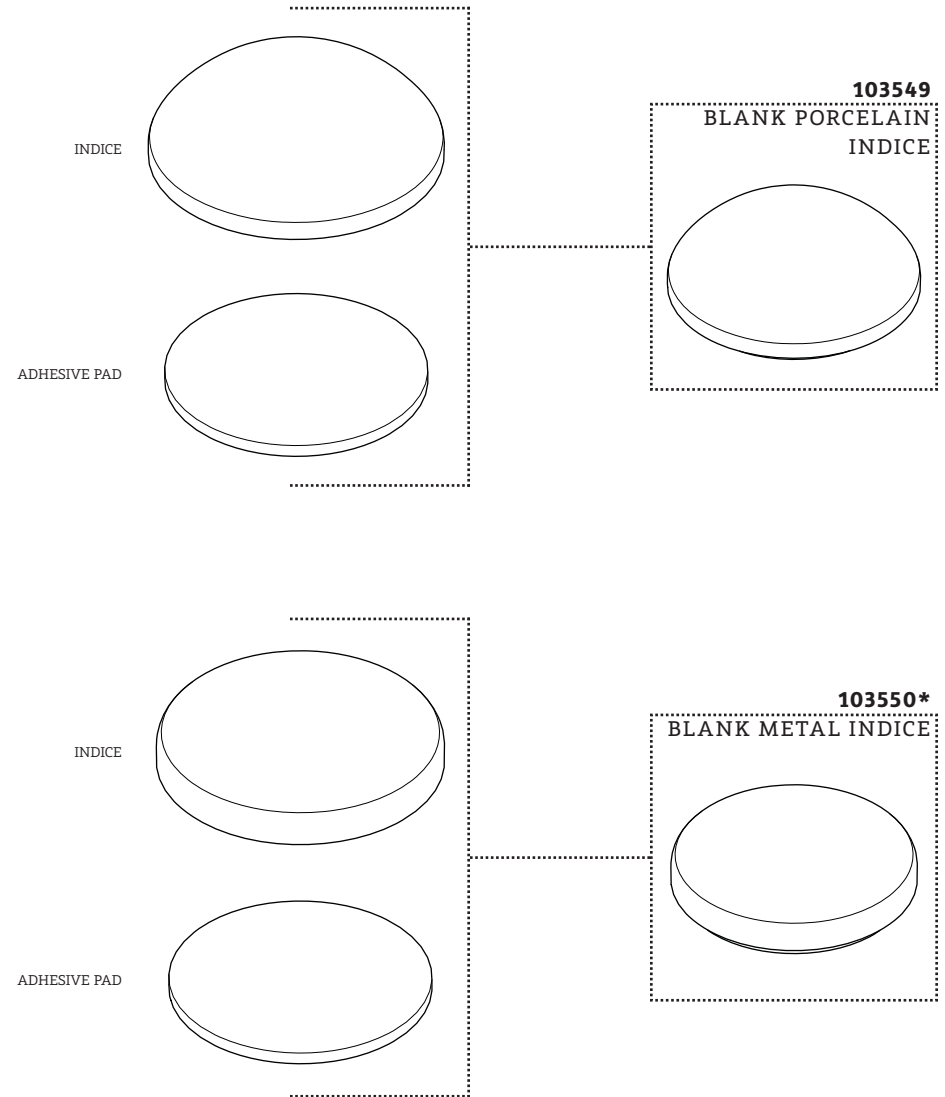

KIT COMPONENTS