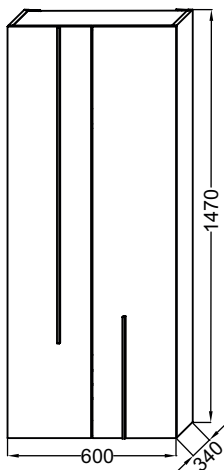

EB3046

Collection: NOUVELLE VAGUE

Finish*:

Main features:

Features

- DIMENSIONS: 60 x 34 x 147 cm
- MATERIAL: Lacquer and melamine
- POWER: 1
- ELECTRICAL OUTLET: Yes
- TYPE OF COORDINATING FURNITURE : Column
- INSIDE FINISH: Basalt

- WEIGHT: 45 kg
- INSTALLATION TYPE: Wall-mount
- STORAGE TYPE: Door
- USB SOCKET: Yes
- TEMPERATURE: 4000°K
- INSIDE STORAGE: 1 internal drawer, 2 removable glass shelves, 2 fixed shelves, including 1 with socket, and mirror

Installation benefits

- EASY INSTALLATION: Assembled cabinet, removable hinges

Technical drawing

Product Specification: Premium tall unit 60 cm. EB3046. Collection: NOUVELLE VAGUE. DIMENSIONS: 60 x 34 x 147 cm. WEIGHT: 45 kg. MATERIAL: Lacquer and melamine. INSTALLATION TYPE: Wall-mount. POWER: 1. STORAGE TYPE: Door. ELECTRICAL OUTLET: Yes. USB SOCKET: Yes. TYPE OF COORDINATING FURNITURE : Column. TEMPERATURE: 4000°K. INSIDE FINISH: Basalt. INSIDE STORAGE: 1 internal drawer, 2 removable glass shelves, 2 fixed shelves, including 1 with socket, and mirror.