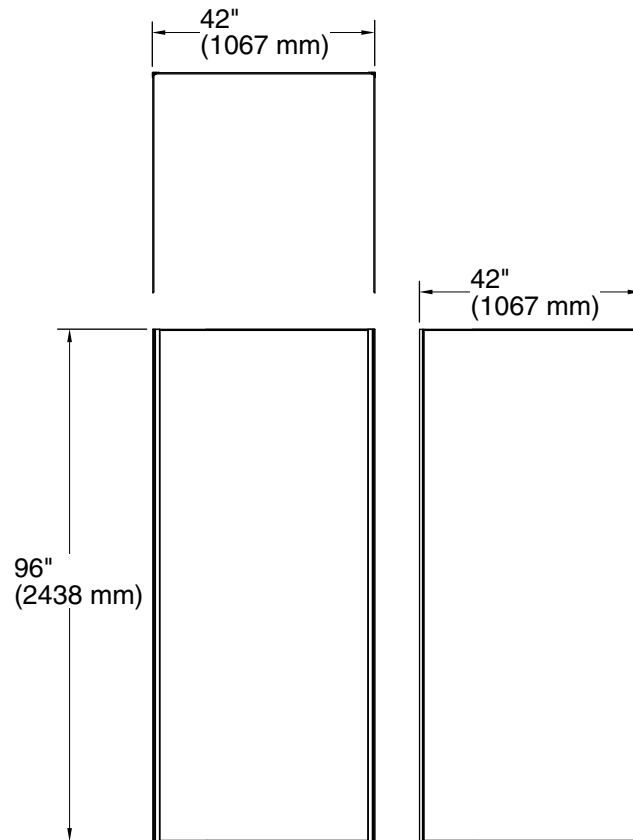

### Features

- Includes three 42" x 96" walls and two 96" corner joints.
- No need to install trim. Factory-installed edge provides a finished look for walls.
- Joint system hides caulk and silicone, leaving fewer places for mold to grow and simplifying cleaning.
- Coordinates with Choreograph shower accessories and storage (sold separately).

### Installation

- In-field trimmable.
- Adheres to water-resistant wallboard.
- For a 42" x 42" x 96" three-wall alcove or smaller.
- Intended for following use – residential (single family & multifamily) and hotel guest rooms.

### Included Components

Product consists of:

K-97602 42"x96" Wall Panel  
K-97602 42"x96" Wall Panel  
K-97602 42"x96" Wall Panel  
K-97635 96" Corner Joint

#### Technical Information

All product dimensions are nominal.

Installation: Three-wall alcove

Material Thickness: 3/16" (5 mm)