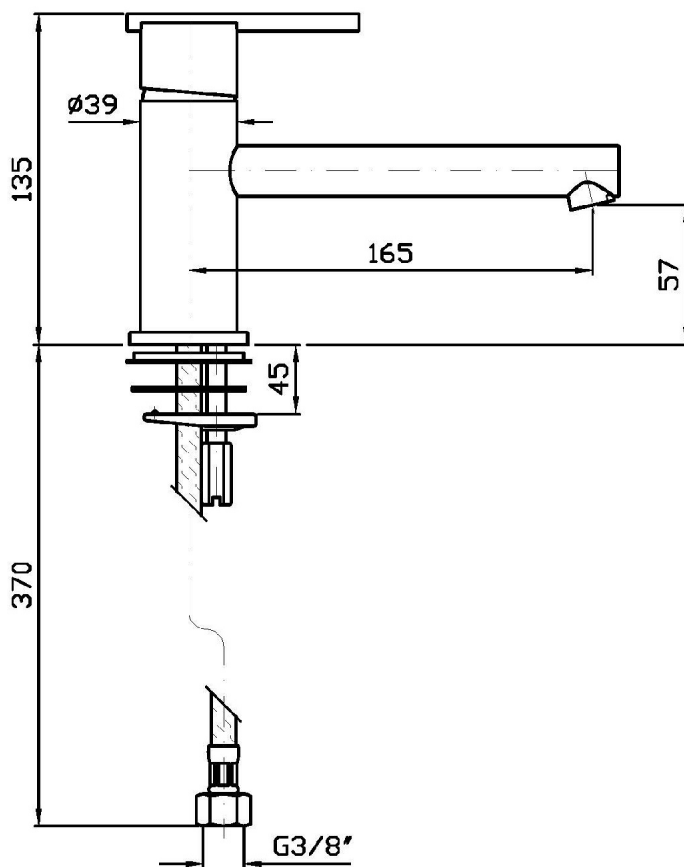

ZXS

ZXS680 Disegno Complessivo / Overall Drawing