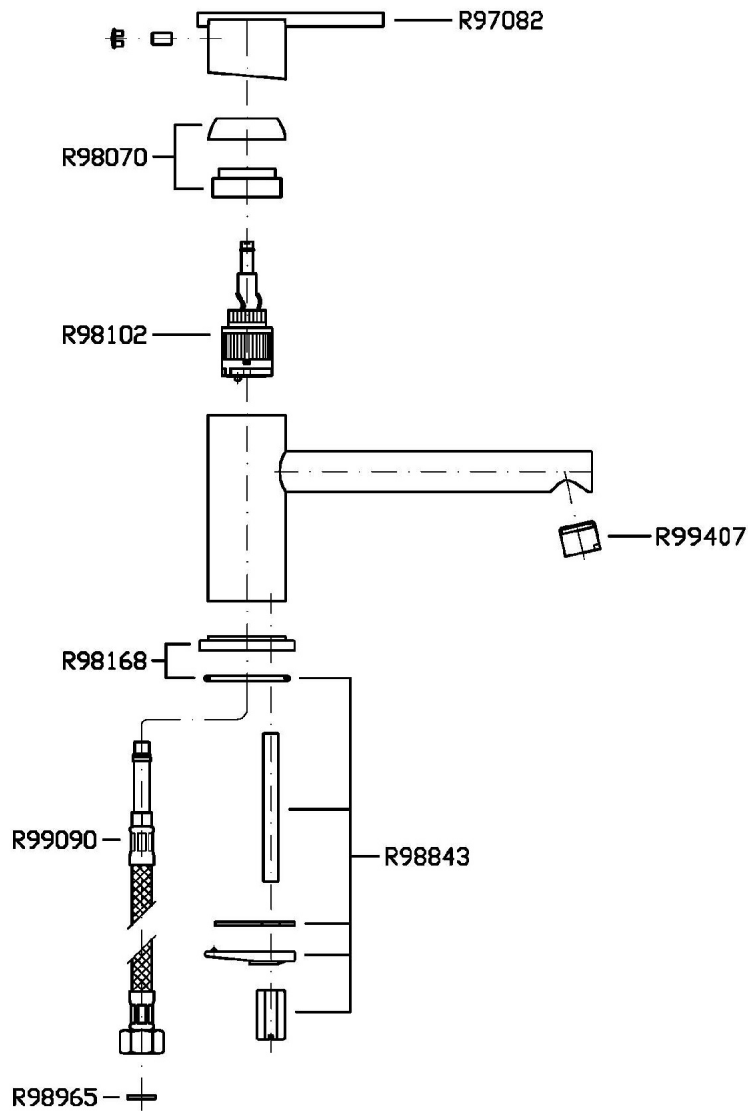

ZXS

ZXS680

Esplosi / Exploded