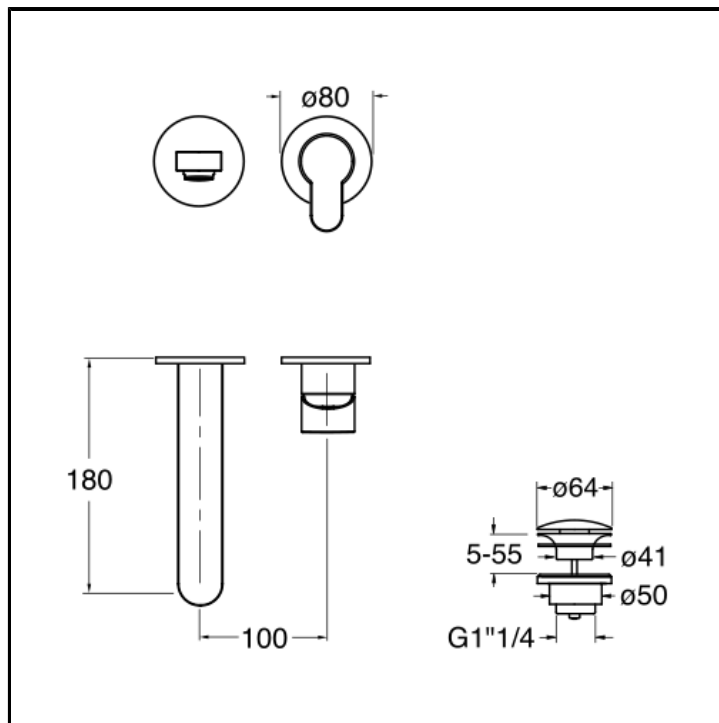

CRIRN257

Wall mounted basin mixer REGULAR external parts for CRICS200 (right side) - CRICS201 (left side) with 1"1/4 Up&Down waste

FINITURE

 Chrome

FEATURES (MODEL NAME SIDE)

- Regular

FEATURES FROM TECHNOLOGIES