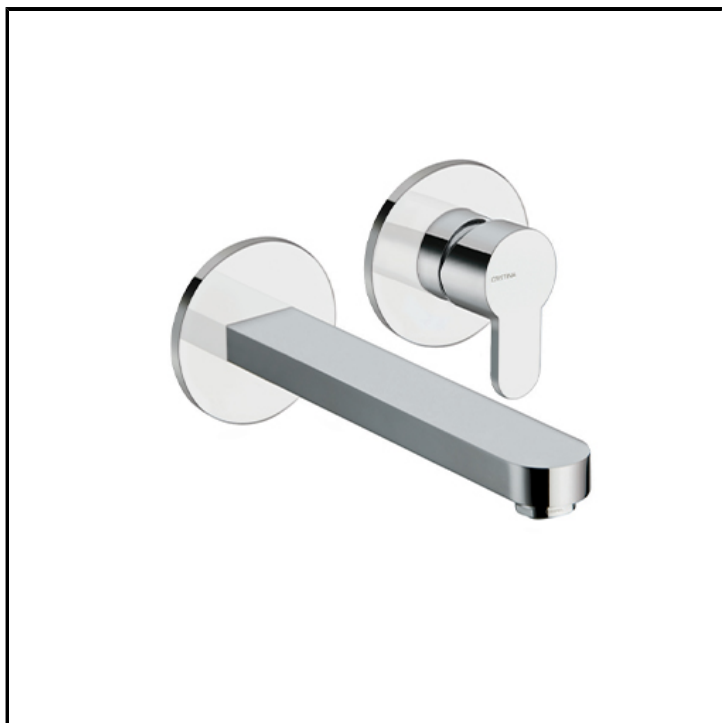

CRIRN257

Wall mounted basin mixer REGULAR external parts for CRICS200 (right side) - CRICS201 (left side) with 1"1/4 Up&Down waste

FINITURE

 Chrome

FEATURES (MODEL NAME SIDE)

- Regular

FEATURES FROM TECHNOLOGIES