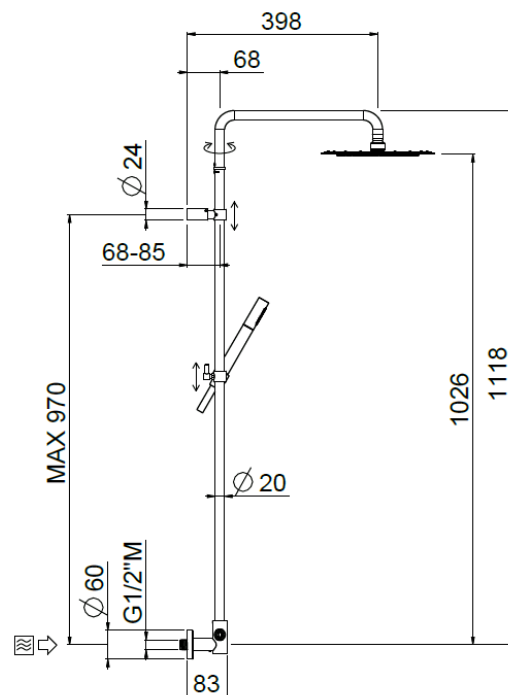

Bridge turning shower column

Bridge turning shower column, Stick shower head
32699X/ID-CRX

TECHNICAL INFORMATION

Bridge turning shower column Ø 20 with adjustable mounting with articulated shower holder, built-in holder, adjustable upper holder and diverter. Non-liming inspectable round shower head Ø300 in chromed stainless steel. ABS non-liming inspectable one jet round shower. PVC smooth double anti-torsion flexible hose cm 150. CHROME

Flow rate:

? Doccia o soffione?

PICTURE

SPARE PARTS

FEATURES

Rain jet

Non-liming

double anti-torsion

adjustable column

TECHNICAL DRAWING

FINISHINGS