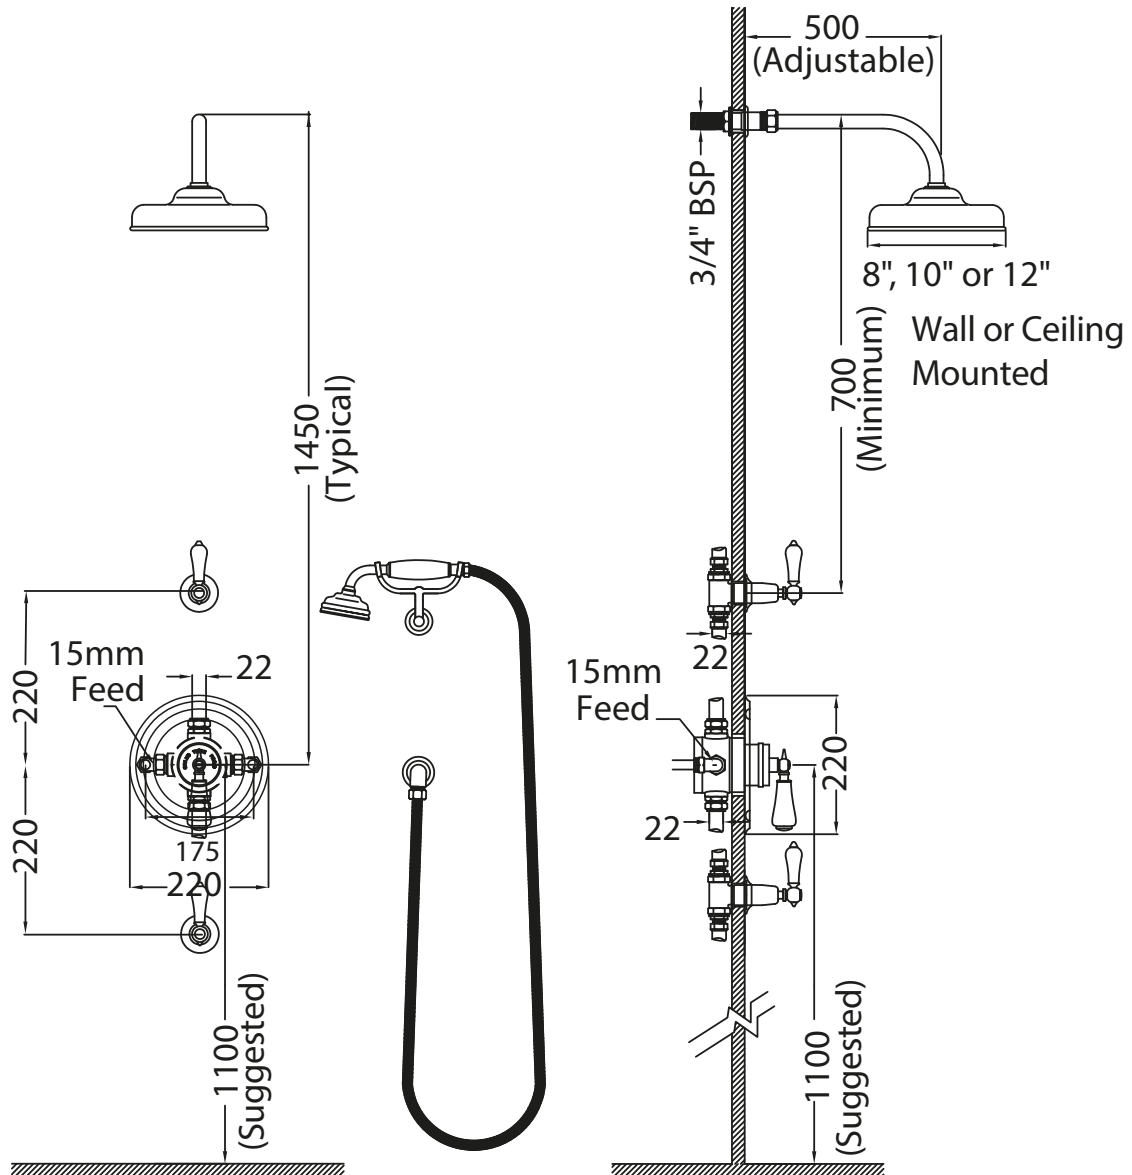

# Catchpole & Rye

Saracens Dairy,  
 Pluckley,  
 Kent. U.K.  
 TN27 0SA.  
 TEL: +44 (0)1233 840840  
 EMAIL: info@catchpoleandrye.com

Product Range:

Shower

Product Name:

Le Thermo Grand Concealed

DIMENSIONAL DATA SHEET  
 DATE: AUGUST 2018

NOTES:

DIMENSIONS IN MILLIMETRES.

WHILST EVERY EFFORT IS MADE TO ENSURE THE ACCURACY OF THESE DATA SHEETS THEY ARE SUBJECT TO CHANGE WITHOUT NOTICE AS PART OF THE COMPANY'S PRODUCT DEVELOPMENT PROCESS.