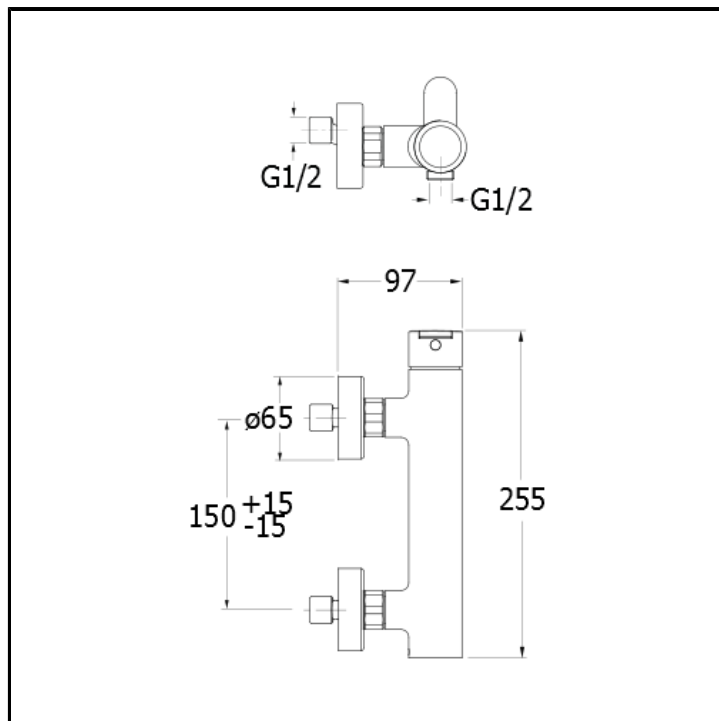

# CRIRN401

External shower mixer