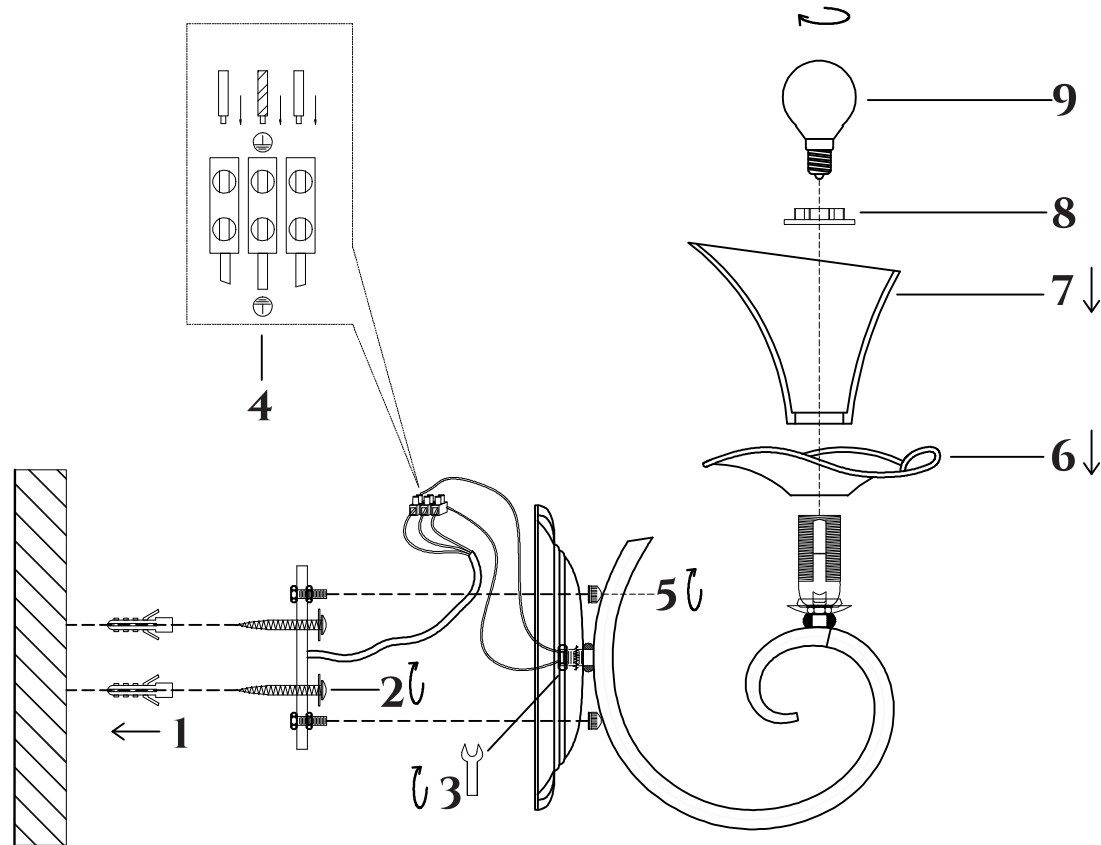

FREYA
TRADITION OF QUALITY

INSTRUCTION

MODEL: FR2001-WL-01-W
SCONCE

1 X E14(40W)

FREYA-LIGHT.COM