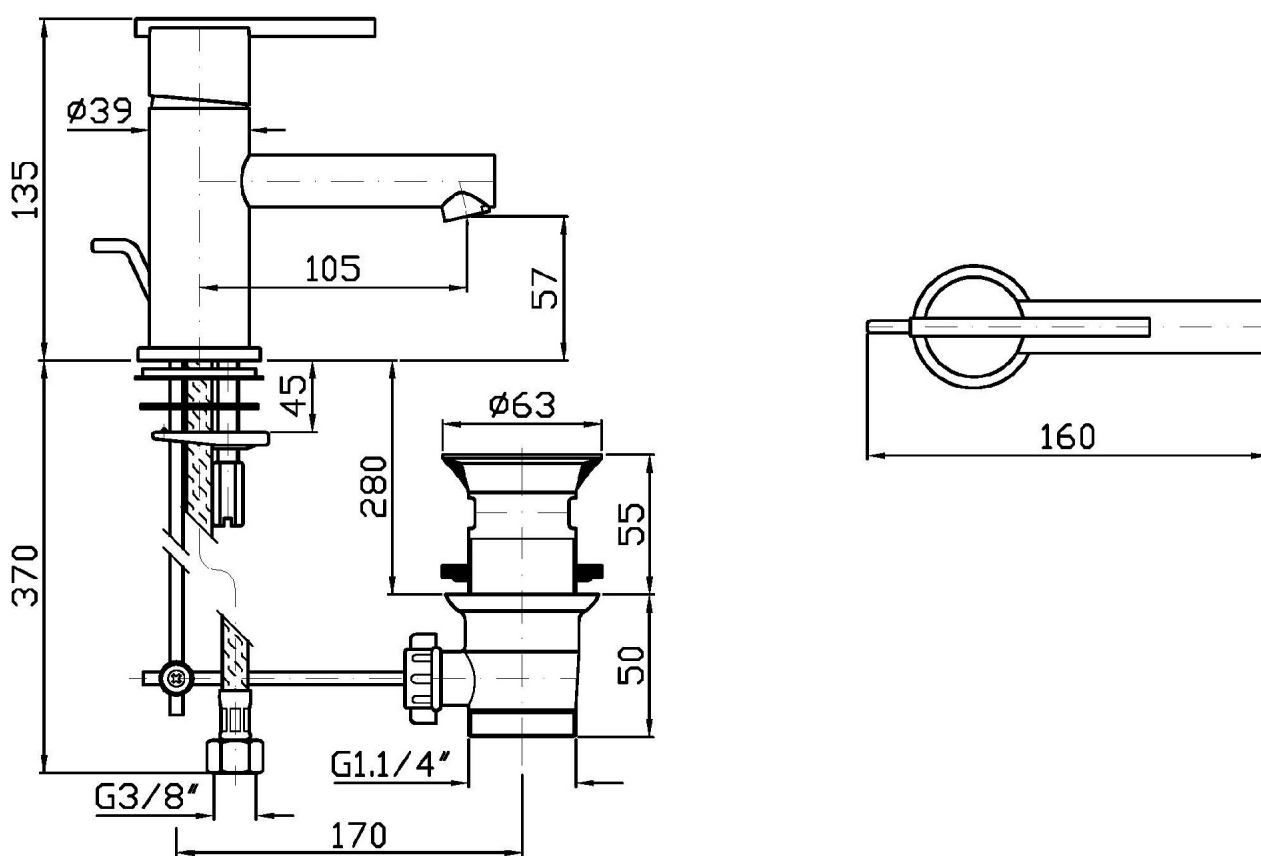

Single lever basin mixer with aerator, 1 ¼" pop-up waste, flexible tails.

Finiture / Finishes

Cromo / Chrome

ZXS

ZXS681

Disegno Complessivo / Overall Drawing

ZXS

ZXS681

Esplosi / Exploded

ZXS

ZXS681 Portate / Flowrates (lt/min)

PRESSIONE PRESSURE	1 BAR	2 BAR	3 BAR	4 BAR	5 BAR
LAVABO BASIN	4,3	6,2	7,7	8,9	10
P1					
P2					
P3					
P4					
P5					

ZXS

ZXS681 Pesì e Misure / Weights and Sizes

Peso (Kg) Weight (lb)	1,66 (Kg)	3,659636 (lb)
Volume (dc3) - (in3)	4,05 (dc3)	0,000247 (in3)
h (mm) - (in)	70 (mm)	2,755907 (in)
L1 (mm) - (in)	150 (mm)	5,905515 (in)
L2 (mm) - (in)	385 (mm)	15,1574885 (in)