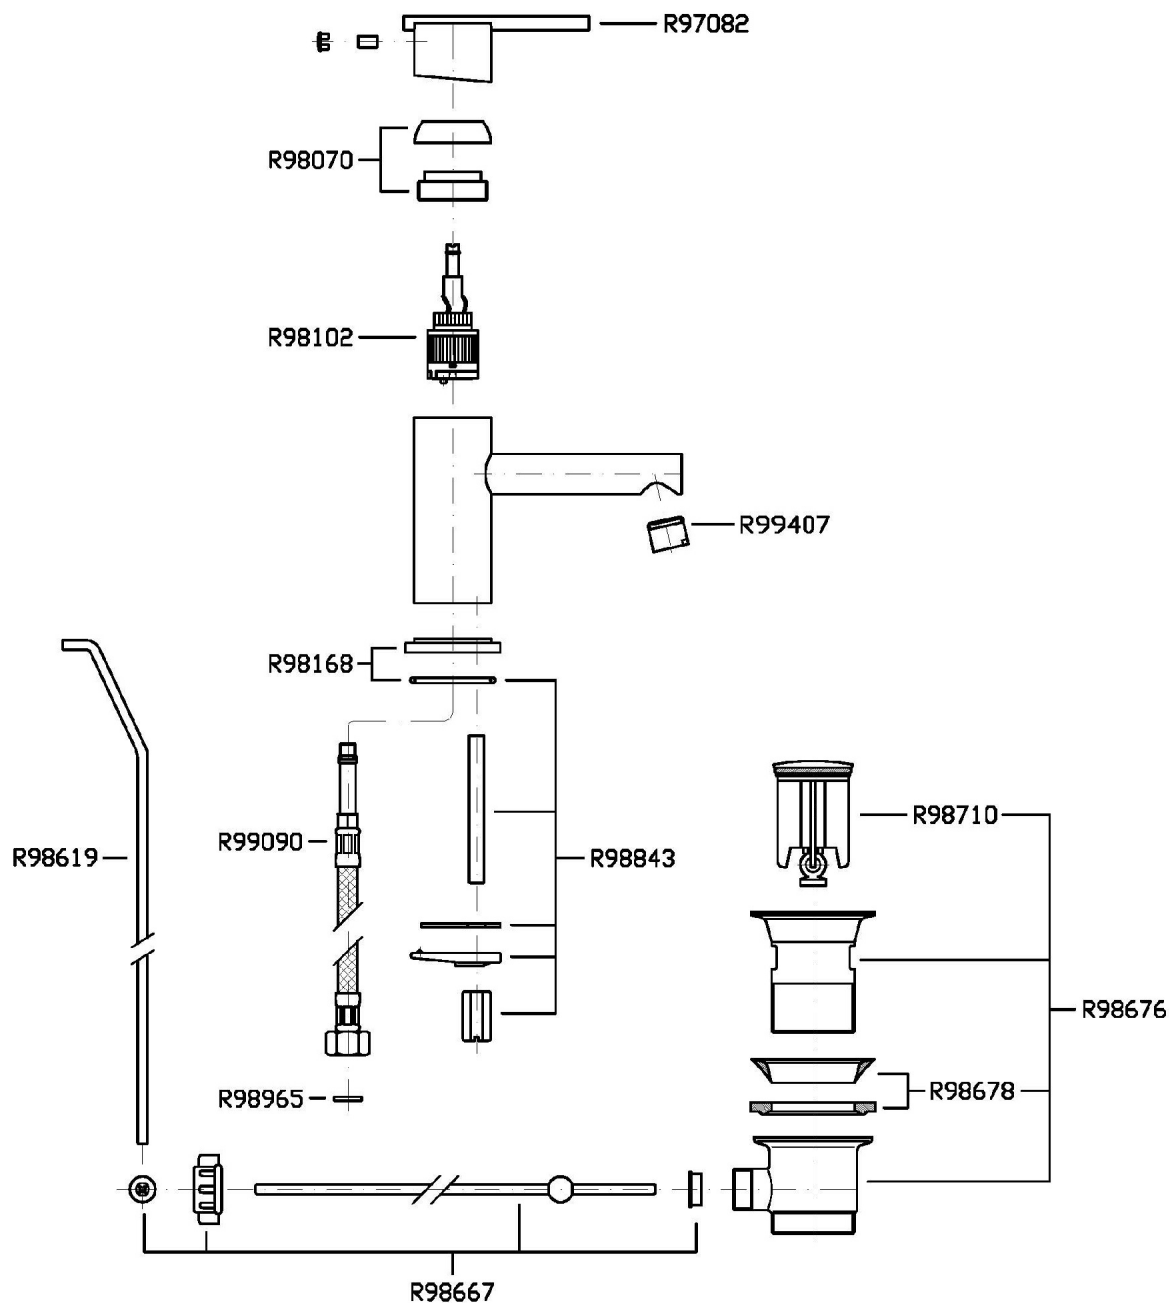

Single lever basin mixer with aerator, 1 ¼" pop-up waste, flexible tails.

Finiture / Finishes

Cromo / Chrome

ZXS

ZXS681

Disegno Complessivo / Overall Drawing

ZXS

ZXS681

Esplosi / Exploded

ZXS

ZXS681 Portate / Flowrates (lt/min)

PRESSIONE PRESSURE	1 BAR	2 BAR	3 BAR	4 BAR	5 BAR
LAVABO BASIN	4,3	6,2	7,7	8,9	10
P1					
P2					
P3					
P4					
P5					

ZXS

ZXS681 Pesì e Misure / Weights and Sizes

Peso (Kg) Weight (lb)	1,66 (Kg)	3,659636 (lb)
Volume (dc3) - (in3)	4,05 (dc3)	0,000247 (in3)
h (mm) - (in)	70 (mm)	2,755907 (in)
L1 (mm) - (in)	150 (mm)	5,905515 (in)
L2 (mm) - (in)	385 (mm)	15,1574885 (in)