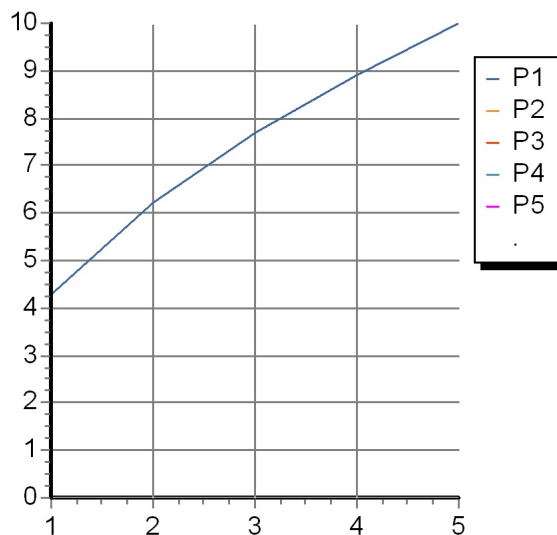

Single lever basin mixer with aerator, 1 ¼" pop-up waste, flexible tails.

Finiture / Finishes

Cromo / Chrome

ZXS

ZXS681

Disegno Complessivo / Overall Drawing

ZXS

ZXS681

Esplosi / Exploded

ZXS

ZXS681 Portate / Flowrates (lt/min)

PRESSIONE PRESSURE	1 BAR	2 BAR	3 BAR	4 BAR	5 BAR
LAVABO BASIN	4,3	6,2	7,7	8,9	10
P1					
P2					
P3					
P4					
P5					

ZXS

ZXS681 Pesì e Misure / Weights and Sizes

Peso (Kg) Weight (lb)	1,66 (Kg)	3,659636 (lb)
Volume (dc3) - (in3)	4,05 (dc3)	0,000247 (in3)
h (mm) - (in)	70 (mm)	2,755907 (in)
L1 (mm) - (in)	150 (mm)	5,905515 (in)
L2 (mm) - (in)	385 (mm)	15,1574885 (in)