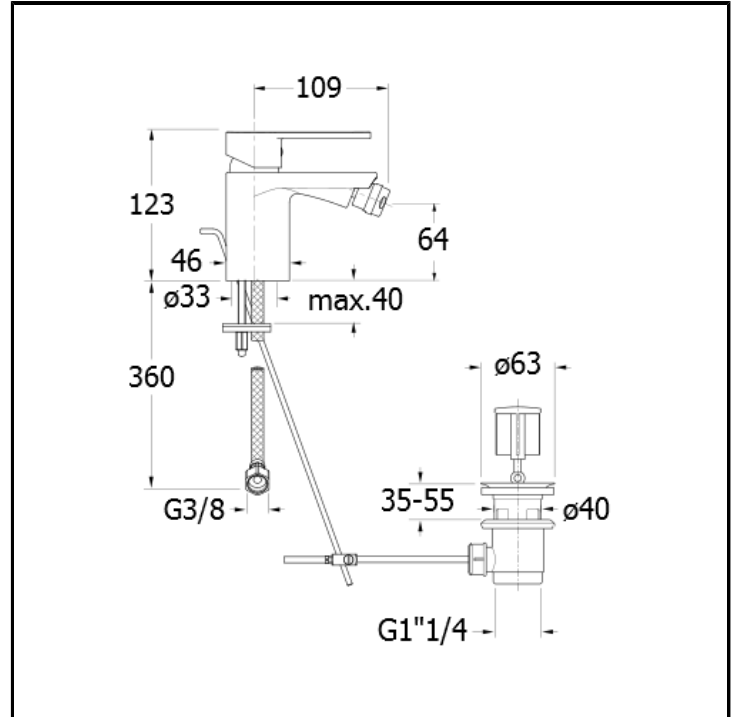

# CRIRN321

Bidet mixer with 1"1/4 pop up waste