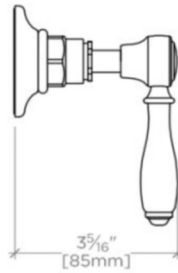

EASTON

Easton Vintage Volume Control Valve Trim with White Porcelain Lever Handle

EAVC73

SHOWN IN EASTON VINTAGE VOLUME CONTROL VALVE TRIM WITH WHITE PORCELAIN LEVER HANDLE| EAVC73

TECHNICAL DETAILS

ADA Compliance: Yes
Control Valve Rough-in Depth Maximum: 4.2"
Control Valve Rough-in Depth Minimum: 2 1/2"
Diverter Valve Rough-in Depth Maximum: 3.76"
Diverter Valve Rough-in Depth Minimum: 2.83"
Depth / Width: 3 1/2"
Height: 2 1/2"
Integrated Diverter: N
Length: 2 1/2"
Primary Material: Brass
Suggested Application: Bath

PRODUCT (NOTES)

Valve sold separately.

EASTON

EAVC73

Easton Vintage Volume Control Valve Trim with White Porcelain
Lever Handle

TOP VIEW SCALE: 3"=1'-0"

FRONT VIEW SCALE: 3"=1'-0"

SIDE VIEW SCALE: 3"=1'-0"