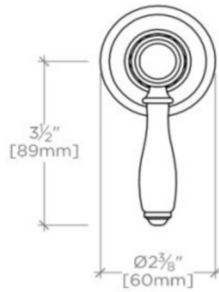

EASTON

Easton Vintage Volume Control Valve Trim with White Porcelain Lever Handle

EAVC73

SHOWN IN EASTON VINTAGE VOLUME CONTROL VALVE TRIM WITH WHITE PORCELAIN LEVER HANDLE| EAVC73

TECHNICAL DETAILS

ADA Compliance: Yes
Control Valve Rough-in Depth Maximum: 4.2"
Control Valve Rough-in Depth Minimum: 2 1/2"
Diverter Valve Rough-in Depth Maximum: 3.76"
Diverter Valve Rough-in Depth Minimum: 2.83"
Depth / Width: 3 1/2"
Height: 2 1/2"
Integrated Diverter: N
Length: 2 1/2"
Primary Material: Brass
Suggested Application: Bath

PRODUCT (NOTES)

Valve sold separately.

EASTON

EAVC73

Easton Vintage Volume Control Valve Trim with White Porcelain
Lever Handle

TOP VIEW SCALE: 3"=1'-0"

FRONT VIEW SCALE: 3"=1'-0"

SIDE VIEW SCALE: 3"=1'-0"