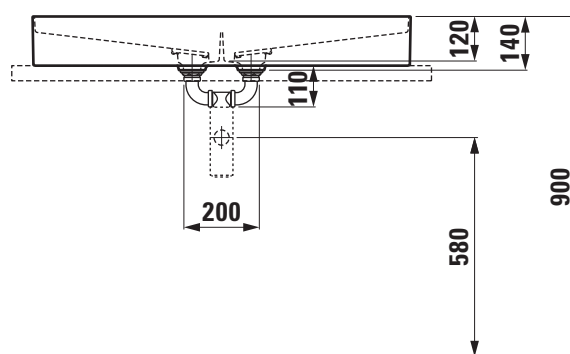

TECHNICAL DATA

Order no.	81234.8
Certified to	EN 31
Dimensions	1000 x 370 mm
Basin capacity	per basin 4.9 litre
Specification	Charge 112 – without tap holes, without overflow
Weight	17,5kg
Accessories incl.	2x SaphirKeramik valve cover plate, order no. 89334.3
Mounting acc. incl.	Charge 112 – 2x valve without overflow always open, order no. 89334.4 Waste connection set LAUFEN, order no. 89434.3 Fastening kit, order no. 89496.1
Mounting acc. excl.	Design siphon with siphon cover DN 32 chrome, order no. 37498.0 Space saving siphon DN 32, order no. 89424.0
Otherwise	Use enclosed template for cutting.
Colours	see colour table

SPECIFICATION TEXT

Double washbasin bowl Laufen-SONAR, SaphirKeramik EN 31 dimensions 1000 x 370 mm without tap holes, without overflow, valve without overflow always open, SaphirKeramik valve cover plate
Further options / accessories: Surface refinement LCC (only white), bathtubs
Order no. 81234.8

TECHNICAL DRAWINGS / S 1 : 20

with design siphon DN32 LAUFEN 37498.0

only for space saving siphon DN32 LAUFEN 89424.0 in combination with vanity unit 40905.3