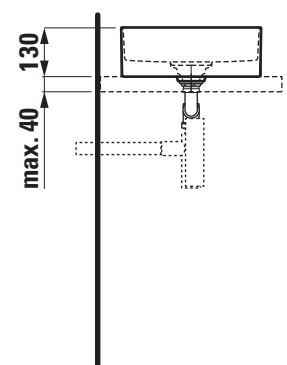

TECHNICAL DATA

Order no.	81234.8
Certified to	EN 31
Dimensions	1000 x 370 mm
Basin capacity	per basin 4.9 litre
Specification	Charge 112 – without tap holes, without overflow
Weight	17,5kg
Accessories incl.	2x SaphirKeramik valve cover plate, order no. 89334.3
Mounting acc. incl.	Charge 112 – 2x valve without overflow always open, order no. 89334.4 Waste connection set LAUFEN, order no. 89434.3 Fastening kit, order no. 89496.1
Mounting acc. excl.	Design siphon with siphon cover DN 32 chrome, order no. 37498.0 Space saving siphon DN 32, order no. 89424.0
Otherwise	Use enclosed template for cutting.
Colours	see colour table

SPECIFICATION TEXT

Double washbasin bowl Laufen-SONAR, SaphirKeramik EN 31 dimensions 1000 x 370 mm without tap holes, without overflow, valve without overflow always open, SaphirKeramik valve cover plate
Further options / accessories: Surface refinement LCC (only white), bathtubs
Order no. 81234.8

TECHNICAL DRAWINGS / S 1 : 20

with design siphon DN32 LAUFEN 37498.0

only for space saving siphon DN32 LAUFEN 89424.0 in combination with vanity unit 40905.3