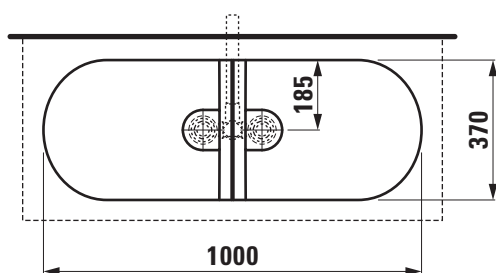

TECHNICAL DATA

Order no.	81234.8
Certified to	EN 31
Dimensions	1000 x 370 mm
Basin capacity	per basin 4.9 litre
Specification	Charge 112 – without tap holes, without overflow
Weight	17,5kg
Accessories incl.	2x SaphirKeramik valve cover plate, order no. 89334.3
Mounting acc. incl.	Charge 112 – 2x valve without overflow always open, order no. 89334.4 Waste connection set LAUFEN, order no. 89434.3 Fastening kit, order no. 89496.1
Mounting acc. excl.	Design siphon with siphon cover DN 32 chrome, order no. 37498.0 Space saving siphon DN 32, order no. 89424.0
Otherwise	Use enclosed template for cutting.
Colours	see colour table

SPECIFICATION TEXT

Double washbasin bowl Laufen-SONAR, SaphirKeramik EN 31 dimensions 1000 x 370 mm without tap holes, without overflow, valve without overflow always open, SaphirKeramik valve cover plate
Further options / accessories: Surface refinement LCC (only white), bathtubs
Order no. 81234.8

TECHNICAL DRAWINGS / S 1 : 20

with design siphon DN32 LAUFEN 37498.0

only for space saving siphon DN32 LAUFEN 89424.0 in combination with vanity unit 40905.3