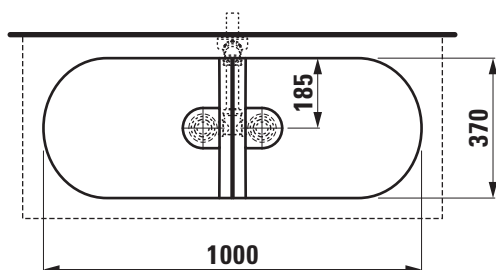

TECHNICAL DATA

Order no.	81234.8
Certified to	EN 31
Dimensions	1000 x 370 mm
Basin capacity	per basin 4.9 litre
Specification	Charge 112 – without tap holes, without overflow
Weight	17,5kg
Accessories incl.	2x SaphirKeramik valve cover plate, order no. 89334.3
Mounting acc. incl.	Charge 112 – 2x valve without overflow always open, order no. 89334.4 Waste connection set LAUFEN, order no. 89434.3 Fastening kit, order no. 89496.1
Mounting acc. excl.	Design siphon with siphon cover DN 32 chrome, order no. 37498.0 Space saving siphon DN 32, order no. 89424.0
Otherwise	Use enclosed template for cutting.
Colours	see colour table

SPECIFICATION TEXT

Double washbasin bowl Laufen-SONAR, SaphirKeramik EN 31 dimensions 1000 x 370 mm without tap holes, without overflow, valve without overflow always open, SaphirKeramik valve cover plate
Further options / accessories: Surface refinement LCC (only white), bathtubs
Order no. 81234.8

TECHNICAL DRAWINGS / S 1 : 20

with design siphon DN32 LAUFEN 37498.0

only for space saving siphon DN32 LAUFEN 89424.0 in combination with vanity unit 40905.3