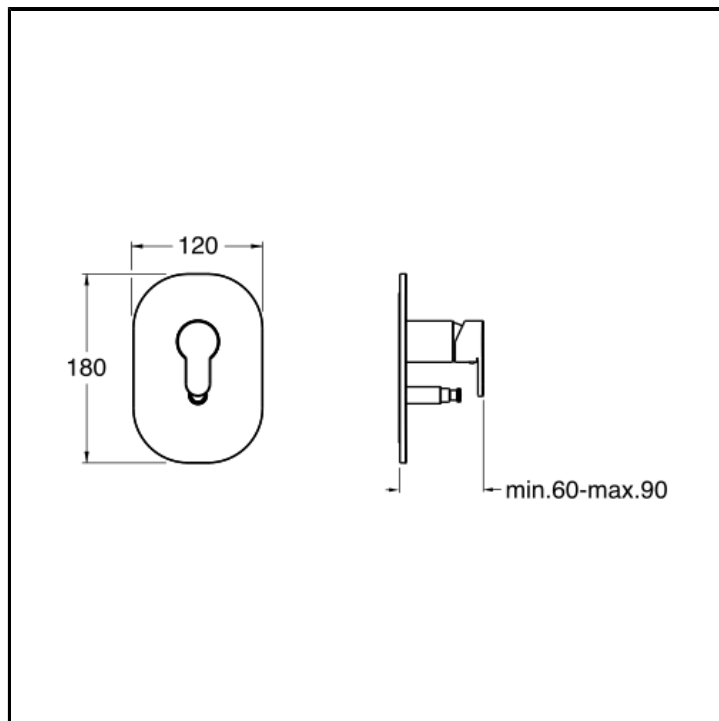

CRIRN659

Bath/shower mixer external parts with 2 outlets diverter for CRICS535 and ABS cover plate

FINITURE

Chrome

CHARACTERISTICS

-

COMMAND

- Monocontrol