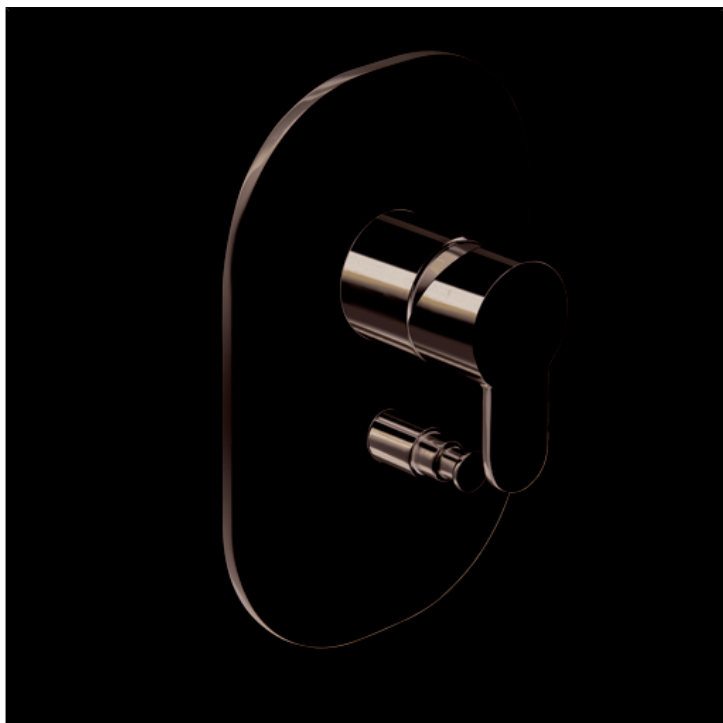

CRIRN659

Bath/shower mixer external parts with 2 outlets diverter for CRICS535 and ABS cover plate

FINITURE

Chrome

CHARACTERISTICS

-

COMMAND

- Monocontrol