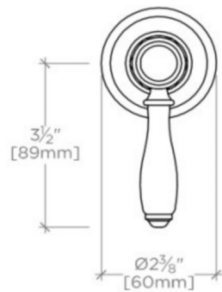

EASTON

EAVC75

Easton Classic Volume Control Valve Trim with Oak Lever Handle

SHOWN IN EASTON CLASSIC VOLUME CONTROL VALVE TRIM WITH OAK LEVER HANDLE| EAVC75

TECHNICAL DETAILS

ADA Compliance: Yes
Control Valve Rough-in Depth Maximum: 4.2"
Control Valve Rough-in Depth Minimum: 2 1/2"
Diverter Valve Rough-in Depth Maximum: 3.76"
Diverter Valve Rough-in Depth Minimum: 2.83"
Depth / Width: 3 1/2"
Height: 2 1/2"
Integrated Diverter: N
Length: 2 1/2"
Primary Material: Brass
Suggested Application: Bath

INSPIRATION

Drawing on Edwardian style, Easton is the most extensive Waterworks family; a range of moods and a selection of products from fittings to furniture.

CERTIFICATIONS

PRODUCT (NOTES)

Valve sold separately.

Easton Classic Volume Control Valve Trim with Oak Lever Handle

TOP VIEW SCALE: 3"=1'-0"

FRONT VIEW SCALE: 3"=1'-0"

SIDE VIEW SCALE: 3"=1'-0"