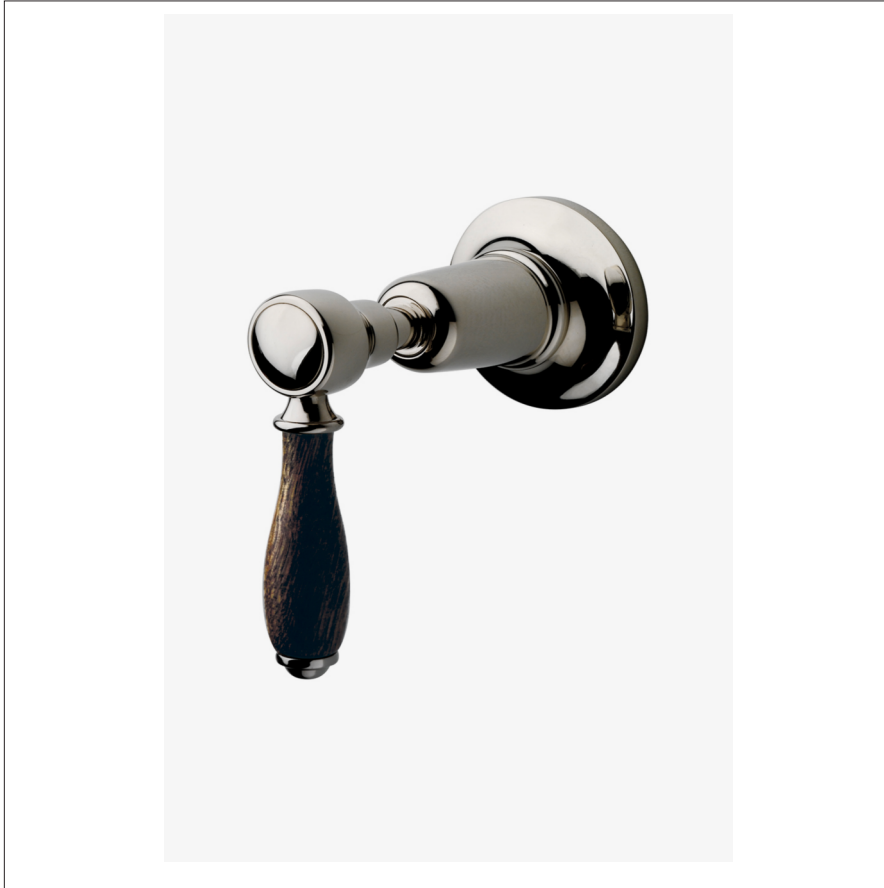

EASTON

EAVC75

Easton Classic Volume Control Valve Trim with Oak Lever Handle

SHOWN IN EASTON CLASSIC VOLUME CONTROL VALVE TRIM WITH OAK LEVER HANDLE| EAVC75

TECHNICAL DETAILS

ADA Compliance: Yes
Control Valve Rough-in Depth Maximum: 4.2"
Control Valve Rough-in Depth Minimum: 2 1/2"
Diverter Valve Rough-in Depth Maximum: 3.76"
Diverter Valve Rough-in Depth Minimum: 2.83"
Depth / Width: 3 1/2"
Height: 2 1/2"
Integrated Diverter: N
Length: 2 1/2"
Primary Material: Brass
Suggested Application: Bath

INSPIRATION

Drawing on Edwardian style, Easton is the most extensive Waterworks family; a range of moods and a selection of products from fittings to furniture.

CERTIFICATIONS

PRODUCT (NOTES)

Valve sold separately.

Easton Classic Volume Control Valve Trim with Oak Lever Handle

TOP VIEW SCALE: 3"=1'-0"

FRONT VIEW SCALE: 3"=1'-0"

SIDE VIEW SCALE: 3"=1'-0"