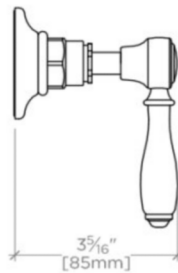

EASTON

EAVC75

Easton Classic Volume Control Valve Trim with Oak Lever Handle

SHOWN IN EASTON CLASSIC VOLUME CONTROL VALVE TRIM WITH OAK LEVER HANDLE| EAVC75

TECHNICAL DETAILS

ADA Compliance: Yes
Control Valve Rough-in Depth Maximum: 4.2"
Control Valve Rough-in Depth Minimum: 2 1/2"
Diverter Valve Rough-in Depth Maximum: 3.76"
Diverter Valve Rough-in Depth Minimum: 2.83"
Depth / Width: 3 1/2"
Height: 2 1/2"
Integrated Diverter: N
Length: 2 1/2"
Primary Material: Brass
Suggested Application: Bath

INSPIRATION

Drawing on Edwardian style, Easton is the most extensive Waterworks family; a range of moods and a selection of products from fittings to furniture.

CERTIFICATIONS

PRODUCT (NOTES)

Valve sold separately.

Easton Classic Volume Control Valve Trim with Oak Lever Handle

TOP VIEW SCALE: 3"=1'-0"

FRONT VIEW SCALE: 3"=1'-0"

SIDE VIEW SCALE: 3"=1'-0"