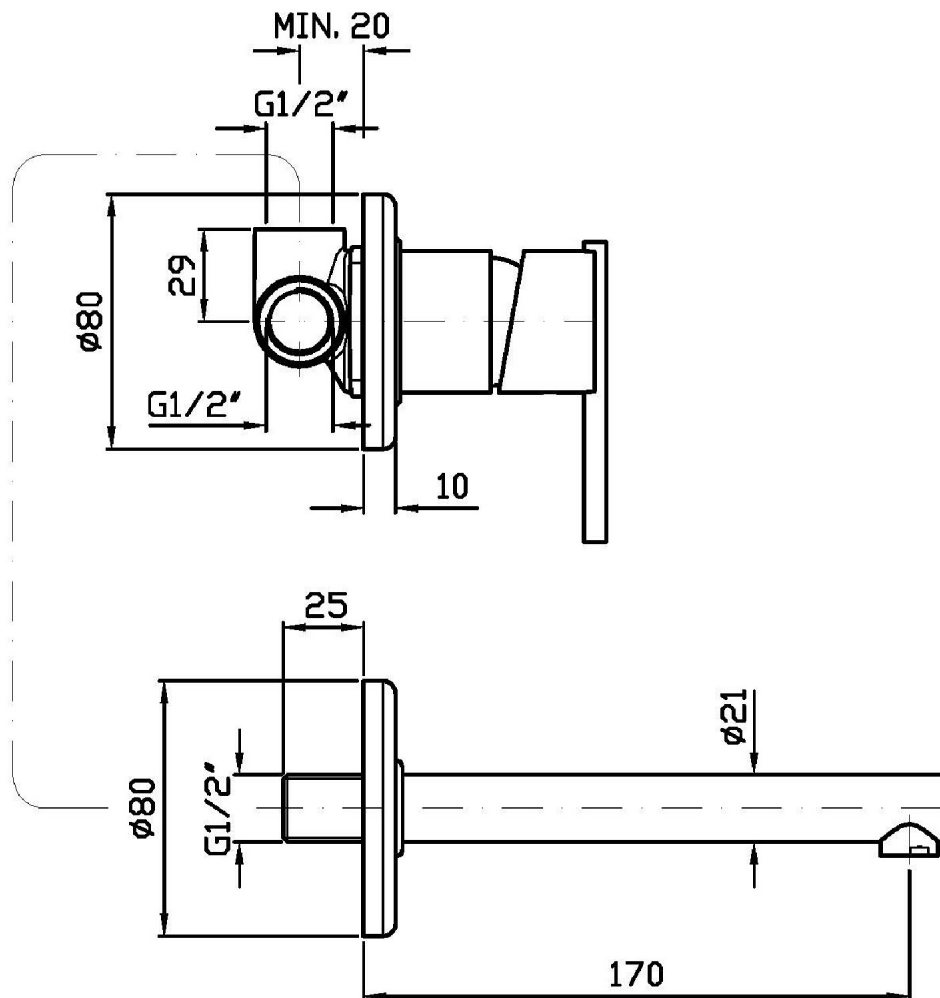

Marchio / Brand ZUCCHETTI

Classe / Class MONOCOMANDI

ZXS

ZXS633

Miscelatore monocomando lavabo incasso 2 fori. / 2 hole built-in single lever basin mixer.

Miscelatore monocomando lavabo incasso 2 fori con aeratore. Lunghezza bocca 170 mm.

2 hole built-in single lever basin mixer with aerator. Spout projection 170 mm.

R99499

Parte incasso. / Built-in part.

Finiture / Finishes

Cromo / Chrome

ZXS

ZXS633

Disegno Complessivo / Overall Drawing

ZXS

ZXS633

Esplosi / Exploded

ZXS

ZXS633 Portate / Flowrates (lt/min)

PRESSIONE PRESSURE	1 BAR	2 BAR	3 BAR	4 BAR	5 BAR
P1 LAVABO BASIN	14,9	21,2	26,1	30,2	33,8
P2					
P3					
P4					
P5					

ZXS

ZXS633 Pesì e Misure / Weights and Sizes

Peso (Kg) Weight (lb)	0,66 (Kg)	1,455036 (lb)
Volume (dc3) - (in3)	3,32 (dc3)	0,000203 (in3)
h (mm) - (in)	93 (mm)	3,6614193 (in)
L1 (mm) - (in)	162 (mm)	6,3779562 (in)
L2 (mm) - (in)	220 (mm)	8,661422 (in)