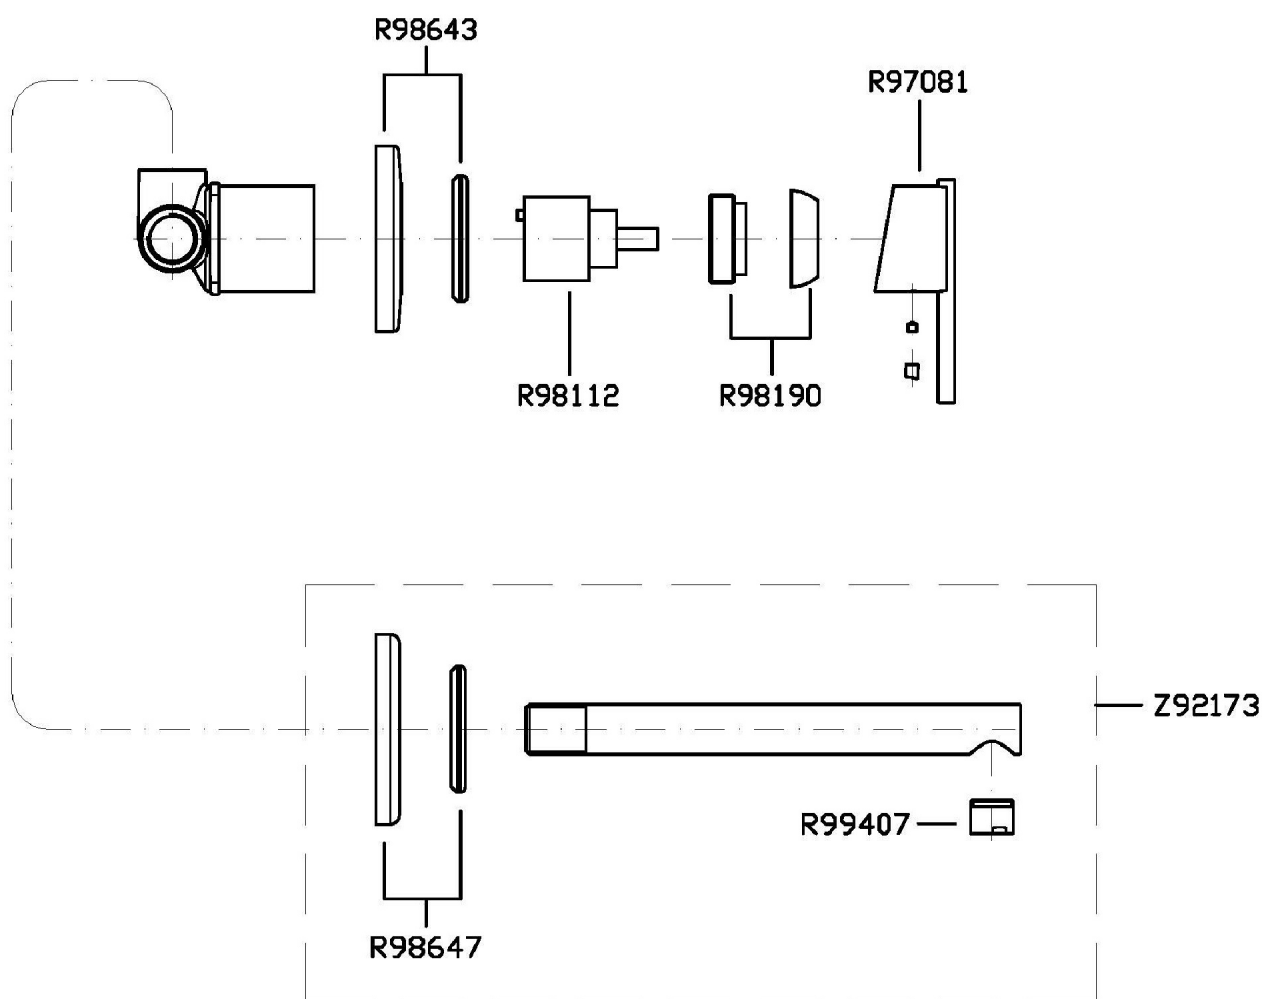

Marchio / Brand ZUCCHETTI

Classe / Class MONOCOMANDI

ZXS

ZXS633

Miscelatore monocomando lavabo incasso 2 fori. / 2 hole built-in single lever basin mixer.

Miscelatore monocomando lavabo incasso 2 fori con aeratore. Lunghezza bocca 170 mm.

2 hole built-in single lever basin mixer with aerator. Spout projection 170 mm.

R99499

Parte incasso. / Built-in part.

Finiture / Finishes

Cromo / Chrome

ZXS

ZXS633

Disegno Complessivo / Overall Drawing

ZXS

ZXS633

Esplosi / Exploded

ZXS

ZXS633 Portate / Flowrates (lt/min)

PRESSIONE PRESSURE	1 BAR	2 BAR	3 BAR	4 BAR	5 BAR
P1 LAVABO BASIN	14,9	21,2	26,1	30,2	33,8
P2					
P3					
P4					
P5					

ZXS

ZXS633 Pesì e Misure / Weights and Sizes

Peso (Kg) Weight (lb)	0,66 (Kg)	1,455036 (lb)
Volume (dc3) - (in3)	3,32 (dc3)	0,000203 (in3)
h (mm) - (in)	93 (mm)	3,6614193 (in)
L1 (mm) - (in)	162 (mm)	6,3779562 (in)
L2 (mm) - (in)	220 (mm)	8,661422 (in)