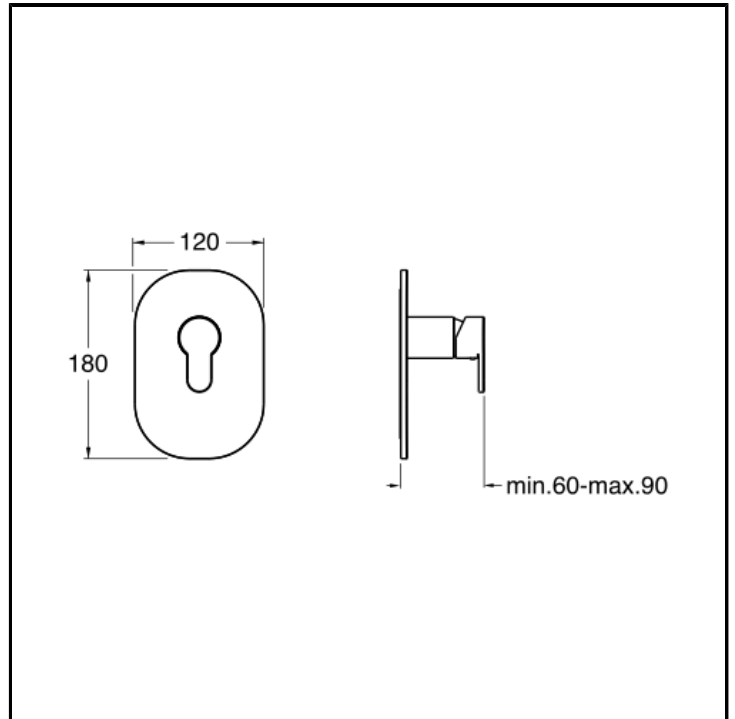

CRIRN656

Shower mixer external parts for CRICS535 with ABS cover plate

FINITURE

 Chrome

CHARACTERISTICS

-

COMMAND

- Monocontrol