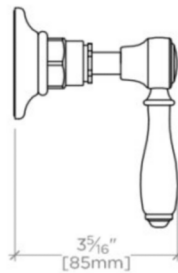

## EAVC76

Easton Vintage Volume Control Valve Trim with Oak Lever Handle

TOP VIEW SCALE: 3"=1'-0"

FRONT VIEW SCALE: 3"=1'-0"

SIDE VIEW SCALE: 3"=1'-0"