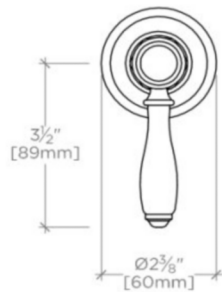

### TECHNICAL DETAILS

ADA Compliance: Yes  
Control Valve Rough-in Depth Maximum: 4.2"  
Control Valve Rough-in Depth Minimum: 2 1/2"  
Diverter Valve Rough-in Depth Maximum: 3.76"  
Diverter Valve Rough-in Depth Minimum: 2.83"  
Depth / Width: 3 1/2"  
Height: 2 1/2"  
Integrated Diverter: N  
Length: 2 1/2"  
Primary Material: Brass  
Suggested Application: Bath

## EAVC76

Easton Vintage Volume Control Valve Trim with Oak Lever Handle

TOP VIEW SCALE: 3"=1'-0"

FRONT VIEW SCALE: 3"=1'-0"

SIDE VIEW SCALE: 3"=1'-0"