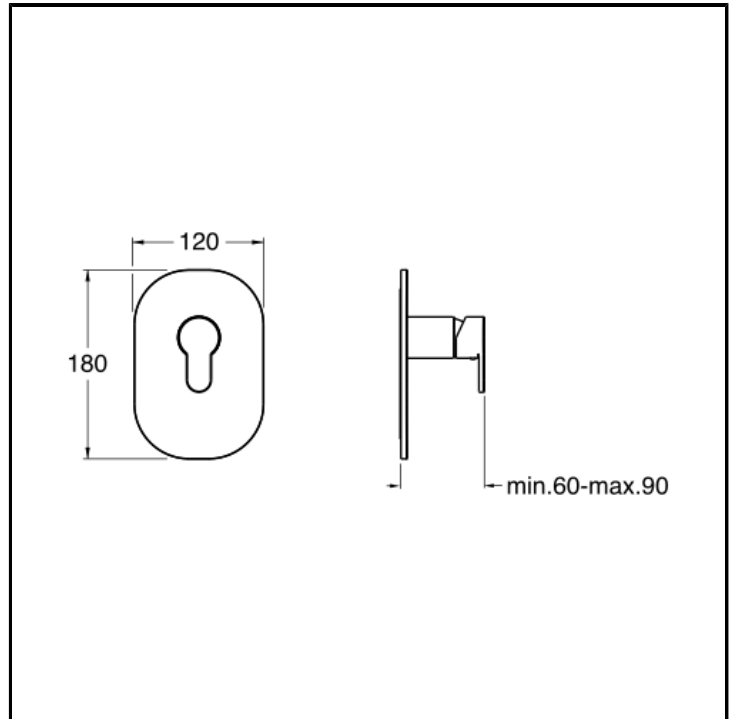

CRIRN686

Shower mixer external parts for CRICS535 with metal plate

FINITURE

Chrome

CHARACTERISTICS

-

COMMAND

- Monocontrol