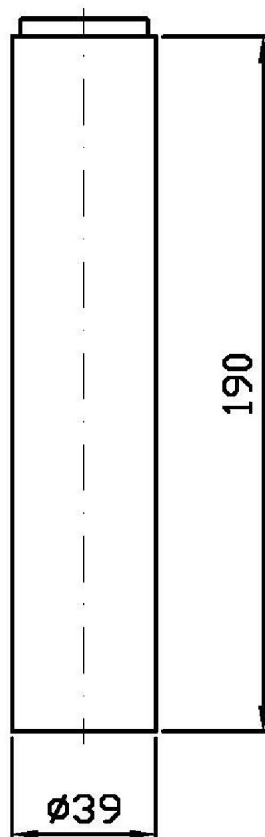

Marchio / Brand ZUCCHETTI

Classe / Class MONOCOMANDI

ZXS

R98820

Prolungamento 190mm. / Extension kit 190mm.

Prolungamento 190mm.

Extension kit 190mm.

Finiture / Finishes

Cromo / Chrome

ZXS

R98820

Disegno Complessivo / Overall Drawing

Marchio / Brand ZUCCHETTI

Classe / Class MONOCOMANDI

ZXS

R98820 Pesì e Misure / Weights and Sizes

Peso (Kg) Weight (lb)	1,11 (Kg)	2,447106 (lb)
Volume (dc3) - (in3)	2,3 (dc3)	0,000140 (in3)
h (mm) - (in)	65 (mm)	2,5590565 (in)
L1 (mm) - (in)	107 (mm)	4,2126007 (in)
L2 (mm) - (in)	330 (mm)	12,992133 (in)