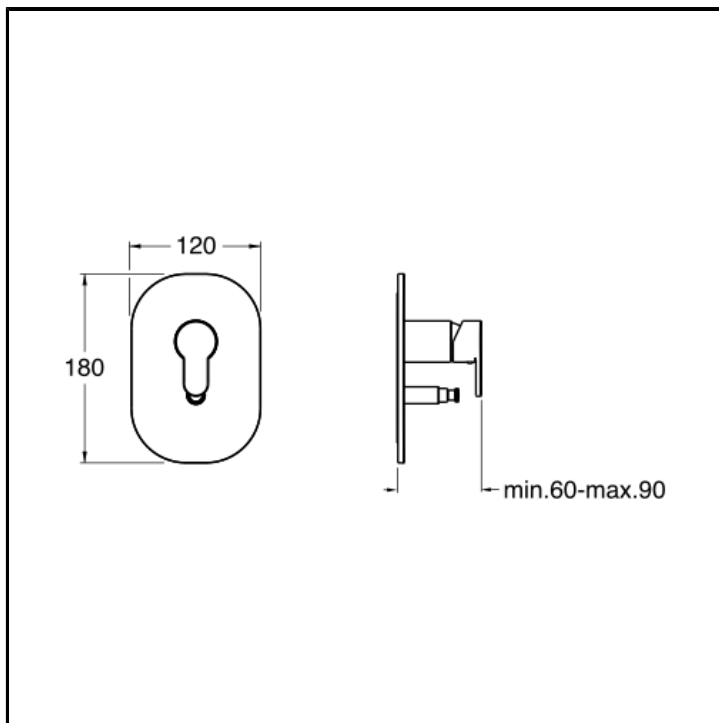

Bath/shower mixer external parts for CRICS535 with 2 outlet diverter and metal plate

FINITURE

 Chrome

CHARACTERISTICS

-

COMMAND

- Monocontrol

INSTALLATION