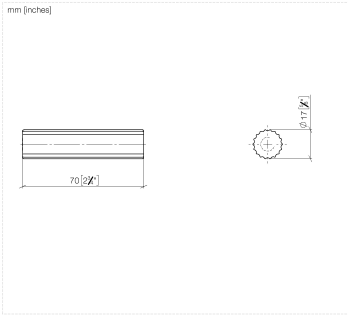

11 171 882

- With linear texture
- for basin fittings
- two are required for three-hole fittings

| | | |
|--|-------------------------------|---------------|
|  | Brushed Durabronz (23kt Gold) | 11 171 882-28 |
|  | Chrome | 11 171 882-00 |
|  | Brushed Platinum | 11 171 882-06 |
|  | Platinum | 11 171 882-08 |
|  | Dark Chrome | 11 171 882-19 |
|  | Matte Black | 11 171 882-33 |
|  | Brushed Bronze | 11 171 882-42 |
|  | Brushed Champagne (22kt Gold) | 11 171 882-46 |
|  | Champagne (22kt Gold) | 11 171 882-47 |
|  | Brushed Chrome | 11 171 882-93 |
|  | Brushed Dark Platinum | 11 171 882-99 |

TARA Lever - Brushed Durabronze (23kt Gold)

TARA

11 171 882

11 171 882

Parts for other
finishes can be found
here: [Chrome](#)

Spare parts list