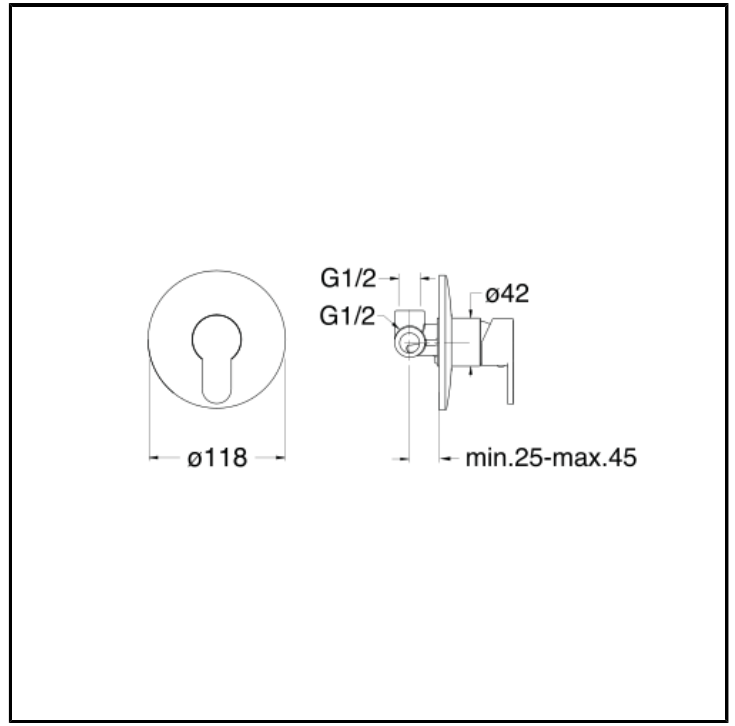

CRIRN118

Complete concealed shower mixer with metal plate

FINITURE

INSTALLATION

- Wall

TPOLOGY

-

ENVIRONMENT