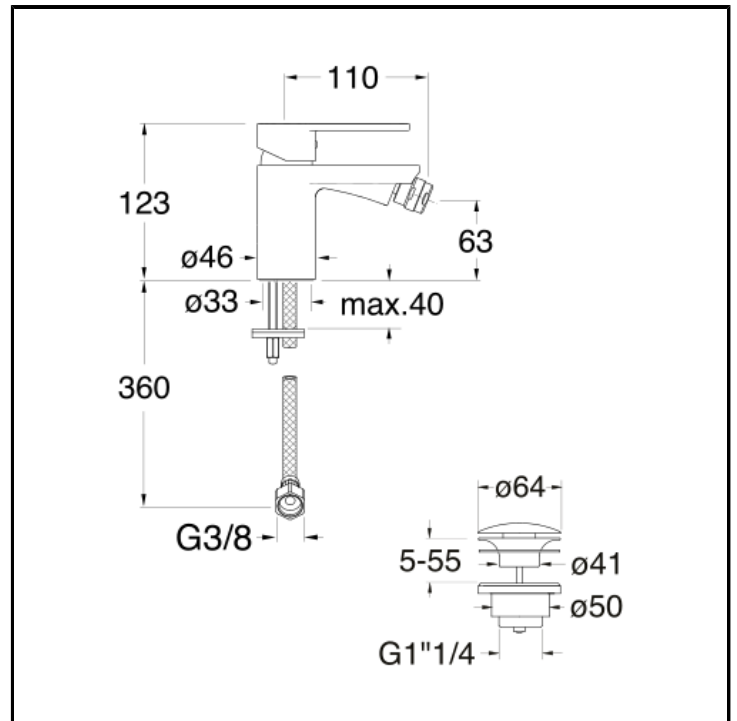

CRIRN312

Bidet mixer with 1"1/4 Up&Down waste

FINITURE

 Chrome

INSTALLATION

- Top

TIPOLOGY

-