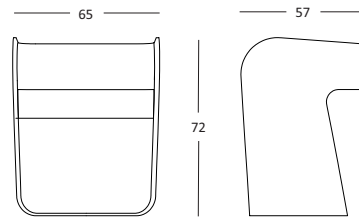

Two different sizes with the option to combine colours and materials. Potential to use in different areas: indoors, with the fully upholstered "Alma in" option and outdoors with "Alma Out", combination of polyurethane and fabric.

koointernational.com

Avda. Espioca, 128
46460 Silla | Valencia | España
T. +34 96 121 65 65
F. +34 96 121 62 82
info@koointernational.com

ALM01
ALMA BUTACA EXTERIOR / OUTDOOR ARMCHAIR
65 x 57 x 72 CM.

ALM02
ALMA BUTACA TAPIZADA / UPHOLSTERED ARMCHAIR
66 x 58 x 73 CM.

ALMRP
ALMA RESPALDO BUTACA / BACK CUSHION

Estructura de PVC.
Almohadón de asiento de poliuretano de 40 Kg.
Modelo no desfundable.

Structure in PVC
Seat cushion in polyurethane of 40 kgs.
Covers no removable.