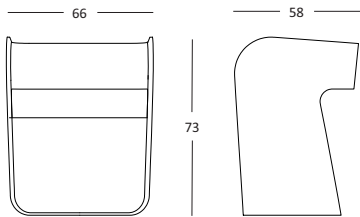

Two different sizes with the option to combine colours and materials. Potential to use in different areas: indoors, with the fully upholstered "Alma in" option and outdoors with "Alma Out", combination of polyurethane and fabric.

koointernational.com

Avda. Espioca, 128
46460 Silla | Valencia | España
T. +34 96 121 65 65
F. +34 96 121 62 82
info@koointernational.com

ALM01
ALMA BUTACA EXTERIOR / OUTDOOR ARMCHAIR
65 x 57 x 72 CM.

ALM02
ALMA BUTACA TAPIZADA / UPHOLSTERED ARMCHAIR
66 x 58 x 73 CM.

ALMRP
ALMA RESPALDO BUTACA / BACK CUSHION

Estructura de PVC.
Almohadón de asiento de poliuretano de 40 Kg.
Modelo no desfundable.

Structure in PVC
Seat cushion in polyurethane of 40 kgs.
Covers no removable.