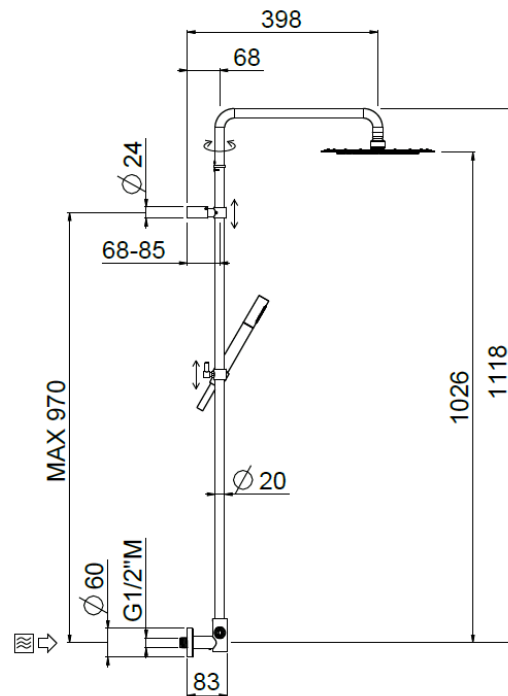

Bridge turning shower column

Bridge turning shower column, Stick shower head
30696X/ID-CRX

TECHNICAL INFORMATION

Bridge turning shower column Ø 20 with adjustable mounting with articulated shower holder, built-in holder, adjustable upper holder and diverter. Non-liming inspectable round shower head Ø200 in chromed stainless steel. Brass non-liming inspectable one jet round shower. PVC smooth double anti-torsion flexible hose cm 150. CHROME

Flow rate:

? Doccia o soffione?

PICTURE

SPARE PARTS

FEATURES

Rain jet

Non-liming

double anti-torsion

adjustable column

TECHNICAL DRAWING

FINISHINGS