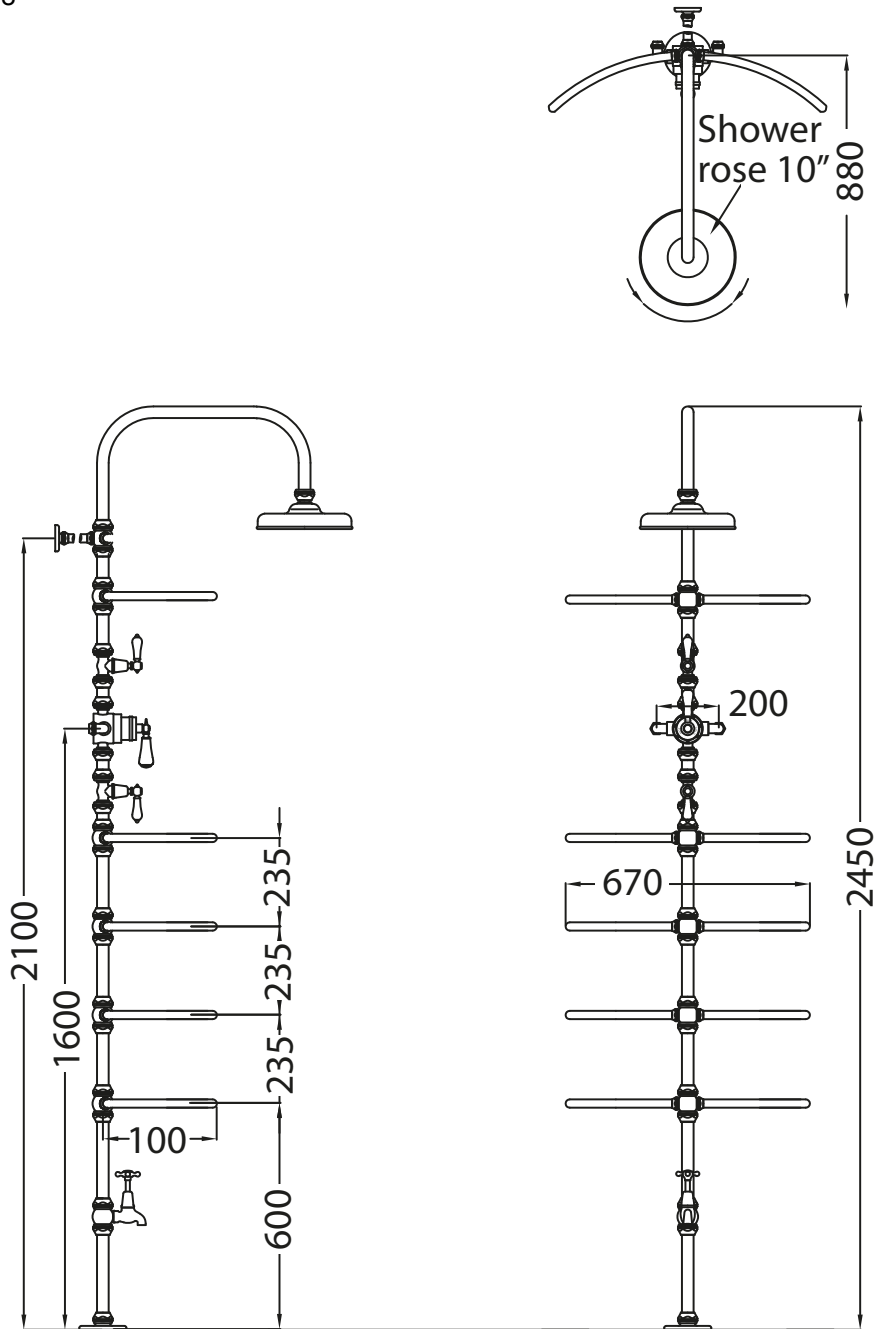

Catchpole & Rye

Saracens Dairy,
 Pluckley,
 Kent. U.K.
 TN27 0SA.
 TEL: +44 (0)1233 840840
 EMAIL: info@catchpoleandrye.com

Product Range:

Shower

Product Name:

The Spine

DIMENSIONAL DATA SHEET DATE: JULY 2018

NOTES:
 DIMENSIONS IN MILLIMETRES.
 WHILST EVERY EFFORT IS MADE TO ENSURE THE ACCURACY OF THESE DATA SHEETS THEY ARE SUBJECT
 TO CHANGE WITHOUT NOTICE AS PART OF THE COMPANY'S PRODUCT DEVELOPMENT PROCESS.