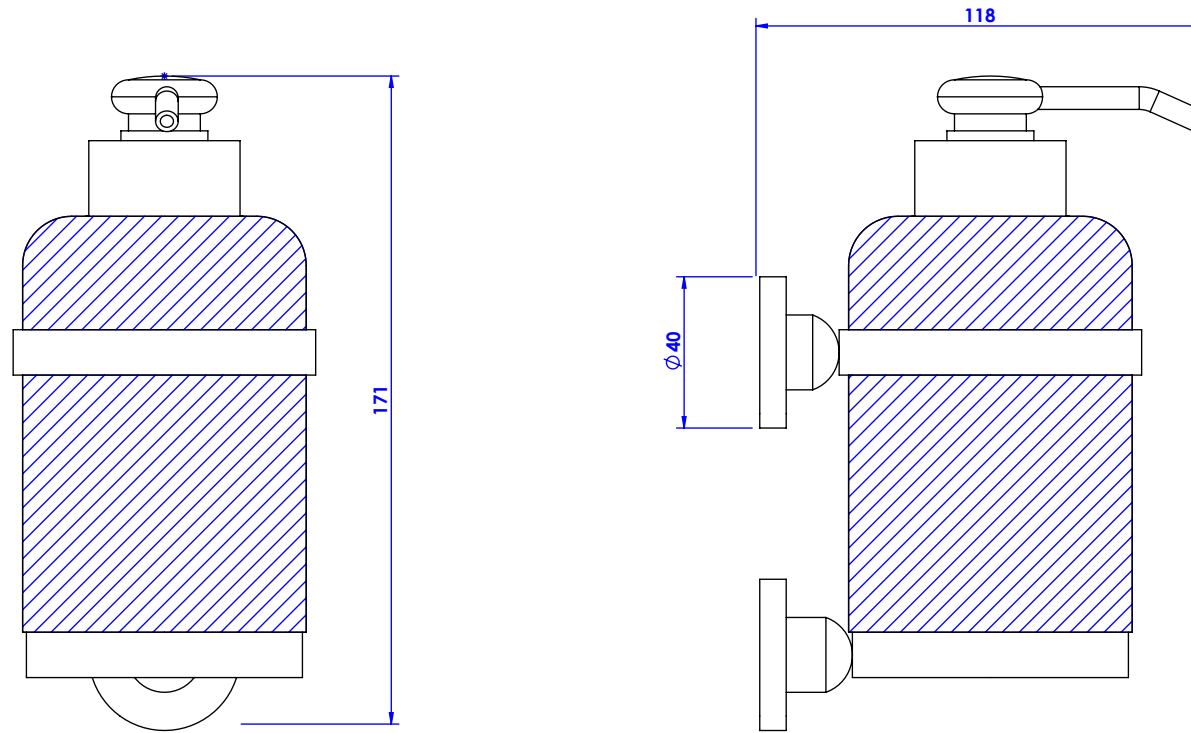

Collections : Volga

Distributeur de savon liquide mural. GM, cristallin, cont.360ml.

Wall-mounted soap dispenser. large size, cristallin, cont.360ml.

Ref : C14-530

CRISTAL & BRONZE

PARIS · 1937

23/11/2020-1