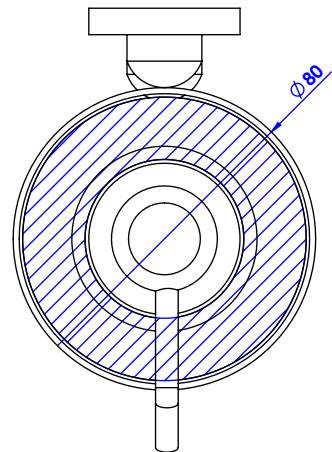

Collections : Volga

Distributeur de savon liquide mural. GM, cristallin, cont.360ml.

Wall-mounted soap dispenser. large size, cristallin, cont.360ml.

Ref : C14-530

CRISTAL & BRONZE

PARIS · 1937

23/11/2020-1