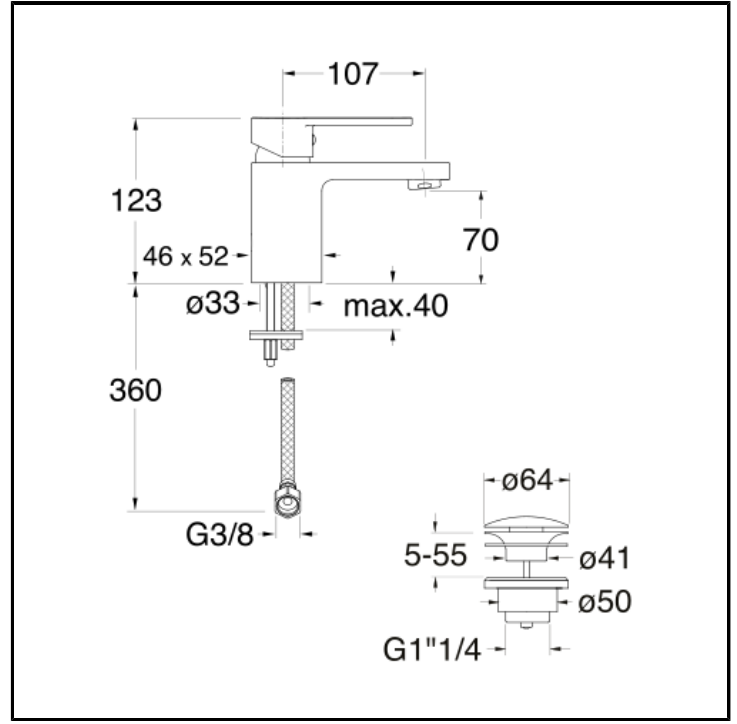

# CRIRN211

Basin mixer REGULAR with 1"1/4 Up&Down waste