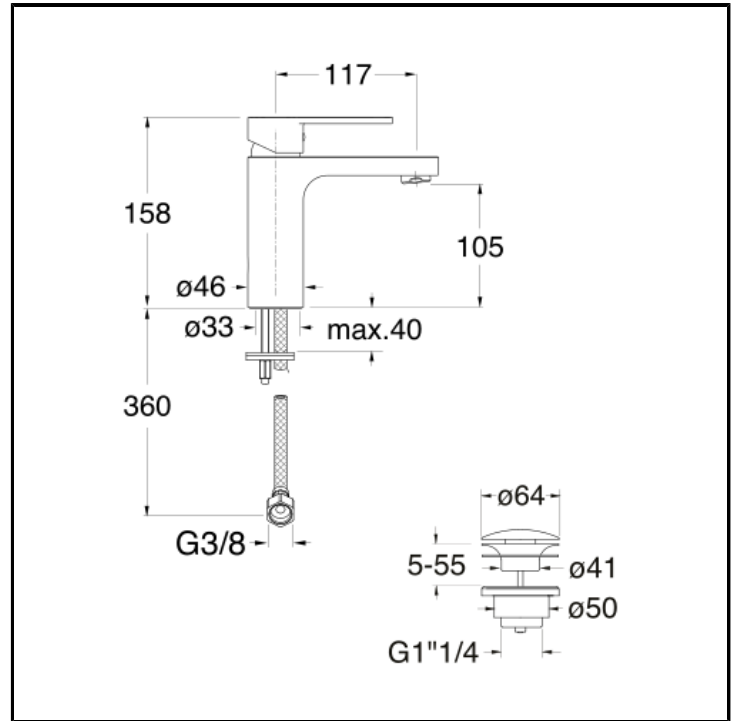

CRIRN212

Basin mixer LARGE with 1"1/4 Up&Down waste

FINITURE

 Chrome

FEATURES (MODEL NAME SIDE)

- Large

INSTALLATION

- Top