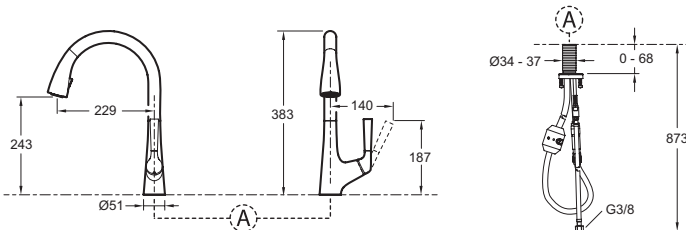

## Features

- **WEIGHT:** 2.4 kg
- **INSTALLATION TYPE:** 1 hole
- **TYPE:** Single-lever
- **HEIGHT UNDER SPOUT:** 383
- **CONNECTION:** With supply hoses
- **WATER/ENERGY-SAVING:** WATER-SAVING
- **TYPE OF KITCHEN TAP:** MECHANICAL
- **INSTALLATION TYPE:** 1 hole
- **DRILLING:** Drilling Ø 35 mm
- **MATERIAL:** Metal
- **NORMS AND REGULATION:** ACS : 15 ACC LY 765
- **FLOW RATE:** 7 l/mn
- **SPOUT PROJECTION:** 229
- **MECHANISM:** Cartouche à disques céramique
- **WASTE :** Without waste
- **SPOUT TYPE:** With pull-out spray
- **MECHANISM GUARANTEE:** 5 years
- **HOSE TYPE:** Braided nylon hose

## Consumer benefits

- **CUSTOMIZATION :** 3 interchangeable levers: black, white, taupe
- **PERFECT REPOSITIONING:** With DockNetick technology (magnets inside the spout), the pull-out sprayhead returns securely in place after use..
- **EFFICACITÉ :** Douchette extractible 2 jets dont 1 jet balayant (SweepSpray) pour nettoyer efficacement votre vaisselle/évier tout en économisant l'eau
- **GRANDE MANIABILITÉ :** Technologie ProMotion : Le flexible en nylon tressé garantit une extraction fluide et la rotule offre une MANŒUVRE souple

## Technical drawing

Product Specification: Single-lever kitchen mixer, pullout spray. E562. Collection: MALLECO. WEIGHT: 2.4 kg. MATERIAL: Metal. INSTALLATION TYPE: 1 hole. NORMS AND REGULATION: ACS : 15 ACC LY 765. TYPE: Single-lever. FLOW RATE: 7 l/mn. HEIGHT UNDER SPOUT: 383. SPOUT PROJECTION: 229. CONNECTION: With supply hoses. MECHANISM: Cartouche à disques céramique. WATER/ENERGY-SAVING: WATER-SAVING. WASTE : Without waste. TYPE OF KITCHEN TAP: MECHANICAL. SPOUT TYPE: With pull-out spray. INSTALLATION TYPE: 1 hole. MECHANISM GUARANTEE: 5 years. DRILLING: Drilling Ø 35 mm. HOSE TYPE: Braided nylon hose.