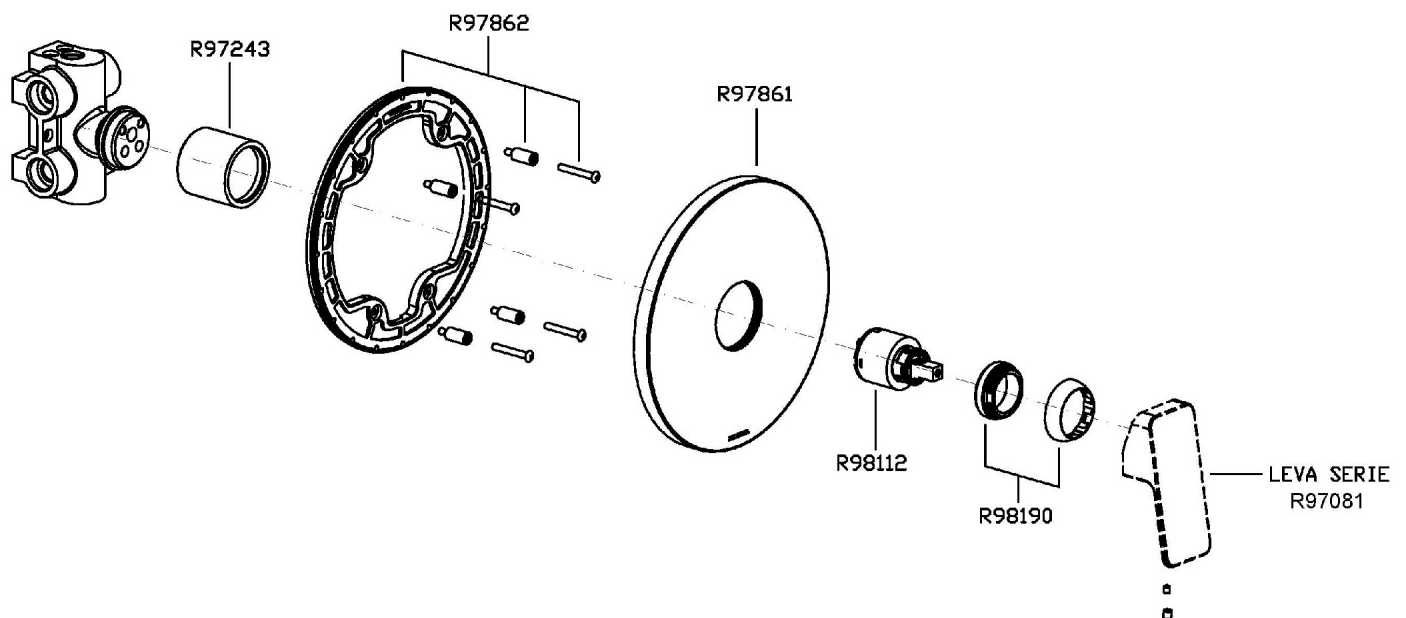

ZXS

ZXS090

Miscelatore monocomando incasso doccia. / Built-in single lever shower mixer.

Miscelatore monocomando incasso doccia per corpo incasso universale Zetasystem R97800.

Built-in single lever shower mixer for Zetasystem (R97800) universal built-in body.

R97800

Zetasystem - Corpo incasso universale /
Zetasystem - universal built-in body

Finiture / Finishes

Cromo / Chrome

ZXS

ZXS090

Disegno Complessivo / Overall Drawing

ZXS

ZXS090

Esplosi / Exploded

ZXS

ZXS090 Portate / Flowrates (lt/min)

PRESSIONE PRESSURE	1 BAR	2 BAR	3 BAR	4 BAR	5 BAR
USCITA PRIMARIA PRIMARY OUTLET <i>P1</i>	12	17	22	25	28
<i>P2</i>					
<i>P3</i>					
<i>P4</i>					
<i>P5</i>					

ZXS

ZXS090 Pesì e Misure / Weights and Sizes

Peso (Kg) Weight (lb)	2,98 (Kg)	6,569708 (lb)
Volume (dc3) - (in3)	7,5 (dc3)	0,000458 (in3)
h (mm) - (in)	90 (mm)	3,543309 (in)
L1 (mm) - (in)	250 (mm)	9,842525 (in)
L2 (mm) - (in)	333 (mm)	13,1102433 (in)