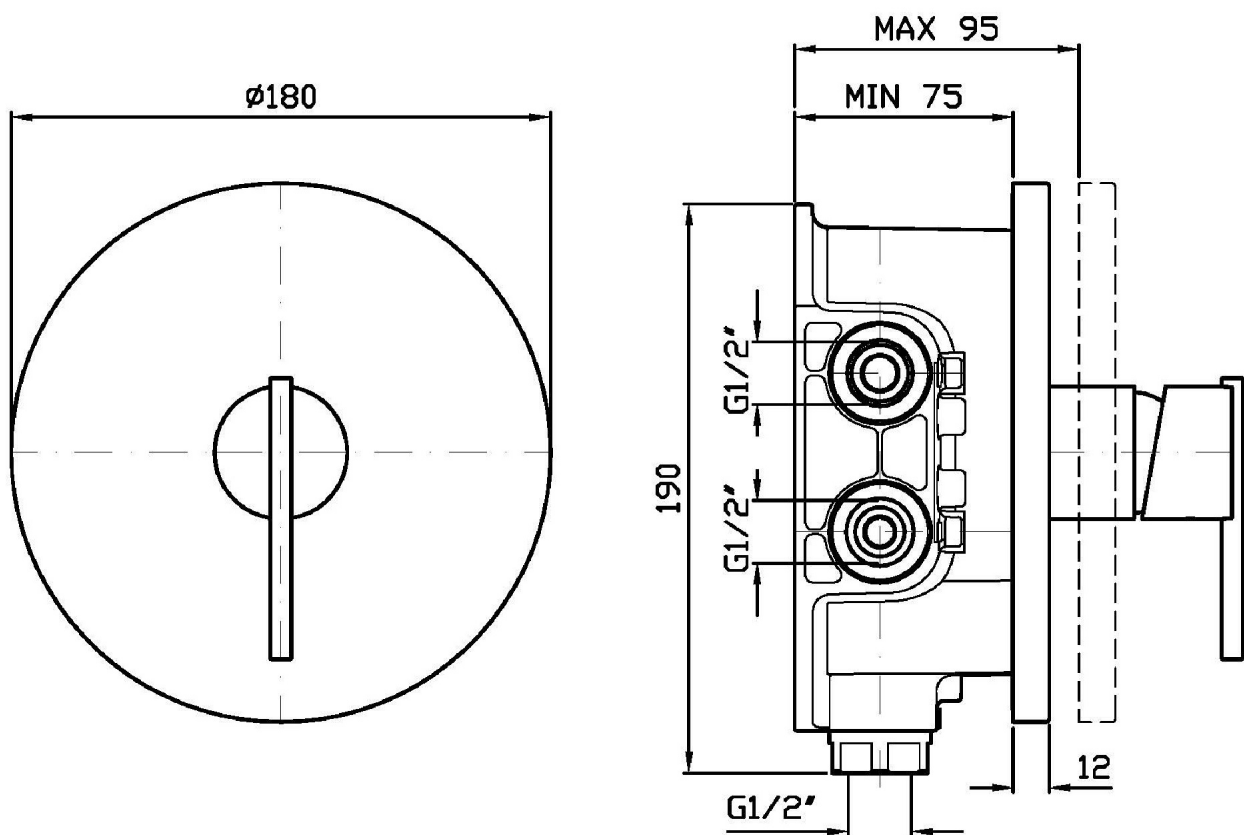

ZXS

ZXS090

Miscelatore monocomando incasso doccia. / Built-in single lever shower mixer.

Miscelatore monocomando incasso doccia per corpo incasso universale Zetasystem R97800.

Built-in single lever shower mixer for Zetasystem (R97800) universal built-in body.

R97800

Zetasystem - Corpo incasso universale /
Zetasystem - universal built-in body

Finiture / Finishes

Cromo / Chrome

ZXS

ZXS090

Disegno Complessivo / Overall Drawing

ZXS

ZXS090

Esplosi / Exploded

ZXS

ZXS090 Portate / Flowrates (lt/min)

PRESSIONE PRESSURE	1 BAR	2 BAR	3 BAR	4 BAR	5 BAR
USCITA PRIMARIA PRIMARY OUTLET <i>P1</i>	12	17	22	25	28
<i>P2</i>					
<i>P3</i>					
<i>P4</i>					
<i>P5</i>					

ZXS

ZXS090 Pesì e Misure / Weights and Sizes

Peso (Kg) Weight (lb)	2,98 (Kg)	6,569708 (lb)
Volume (dc3) - (in3)	7,5 (dc3)	0,000458 (in3)
h (mm) - (in)	90 (mm)	3,543309 (in)
L1 (mm) - (in)	250 (mm)	9,842525 (in)
L2 (mm) - (in)	333 (mm)	13,1102433 (in)