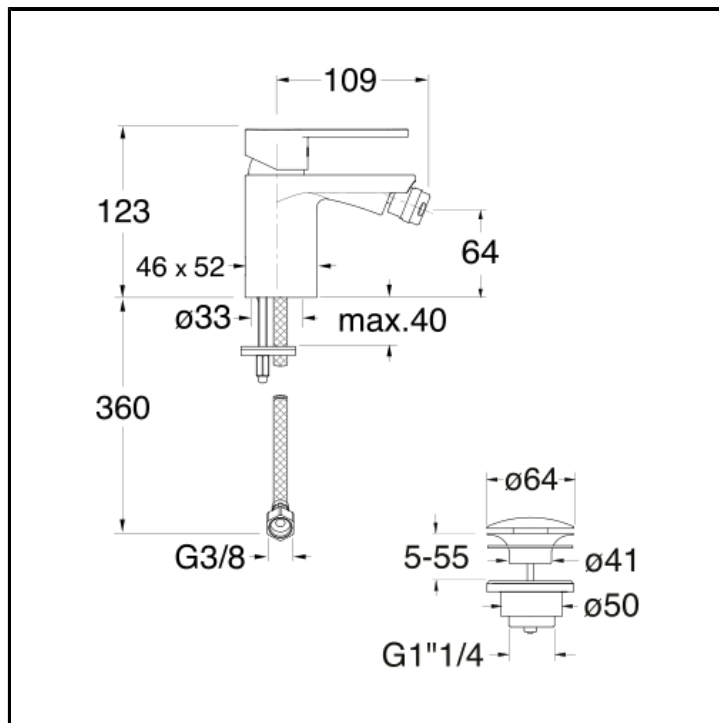

CRIRN311

■ CRISTINA
RUBINETTERIE

Bidet mixer with 1"1/4 Up&Down waste

FINITURE

 Chrome

INSTALLATION

- Top

TIPOLOGY