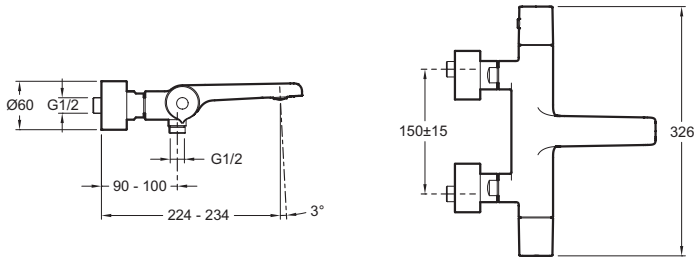

E97386

Collection: AVID

Finish*:

CP - Chrome

Main features:

Features

- WEIGHT: 3.7 kg
- INSTALLATION TYPE: 2 holes
- FLOW RATE: 23 l/mn
- HOLE CONFIGURATION: 150 ± 15
- WARM BODY: Yes
- MECHANISM GUARANTEE: 5 years
- MATERIAL: Brass
- TYPE: Single-lever
- CONNECTION: With connectors and wall escutcheons
- SAFETY STOP: 40°C
- DIVERTER: Automatic diverter built into flow handle
- "Coin" anti-scale aerator

Consumer benefits

- PERFECT TEMPERATURE: Notched adjustment system for extra-precise temperature adjustment.

Technical drawing

Product Specification: Wall-mount bath/shower mixer. E97386. Collection: AVID. WEIGHT: 3.7 kg. MATERIAL: Brass. INSTALLATION TYPE: 2 holes. TYPE: Single-lever. FLOW RATE: 23 l/mn. CONNECTION: With connectors and wall escutcheons. HOLE CONFIGURATION: 150 ± 15 . SAFETY STOP: 40°C. WARM BODY: Yes. DIVERTER: Automatic diverter built into flow handle. MECHANISM GUARANTEE: 5 years. "Coin" anti-scale aerator.