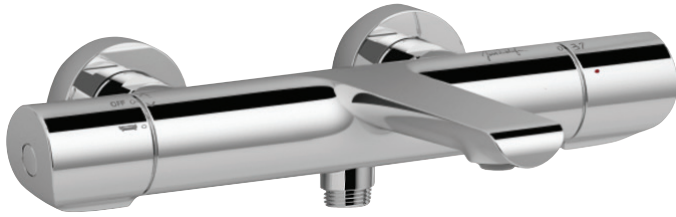

E97386

Collection: AVID

Finish*:

CP - Chrome

Main features:

Features

- WEIGHT: 3.7 kg
- INSTALLATION TYPE: 2 holes
- FLOW RATE: 23 l/mn
- HOLE CONFIGURATION: 150 ± 15
- WARM BODY: Yes
- MECHANISM GUARANTEE: 5 years
- MATERIAL: Brass
- TYPE: Single-lever
- CONNECTION: With connectors and wall escutcheons
- SAFETY STOP: 40°C
- DIVERTER: Automatic diverter built into flow handle
- "Coin" anti-scale aerator

Consumer benefits

- PERFECT TEMPERATURE: Notched adjustment system for extra-precise temperature adjustment.

Technical drawing

Product Specification: Wall-mount bath/shower mixer. E97386. Collection: AVID. WEIGHT: 3.7 kg. MATERIAL: Brass. INSTALLATION TYPE: 2 holes. TYPE: Single-lever. FLOW RATE: 23 l/mn. CONNECTION: With connectors and wall escutcheons. HOLE CONFIGURATION: 150 ± 15 . SAFETY STOP: 40°C. WARM BODY: Yes. DIVERTER: Automatic diverter built into flow handle. MECHANISM GUARANTEE: 5 years. "Coin" anti-scale aerator.