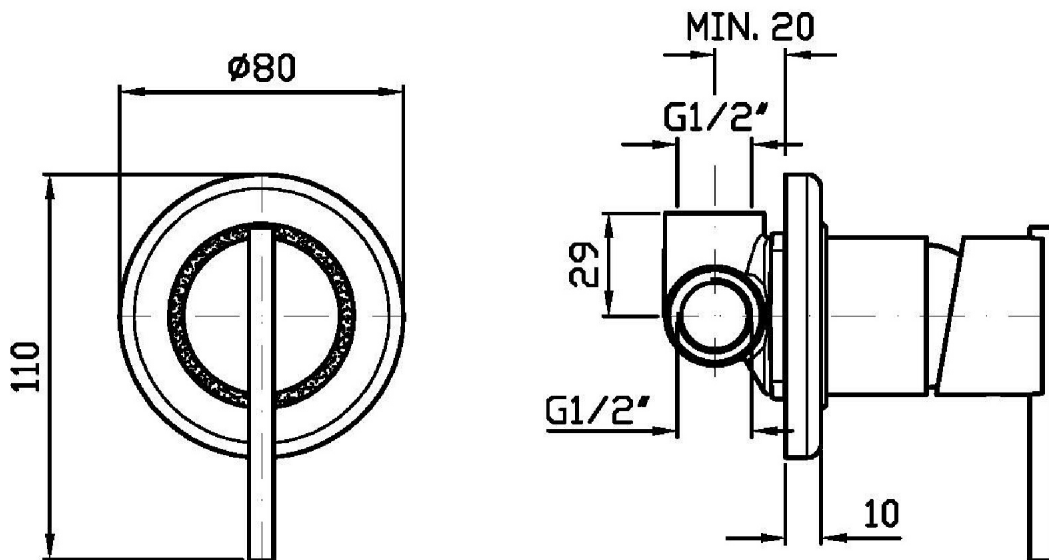

ZXS

ZXS129

Disegno Complessivo / Overall Drawing