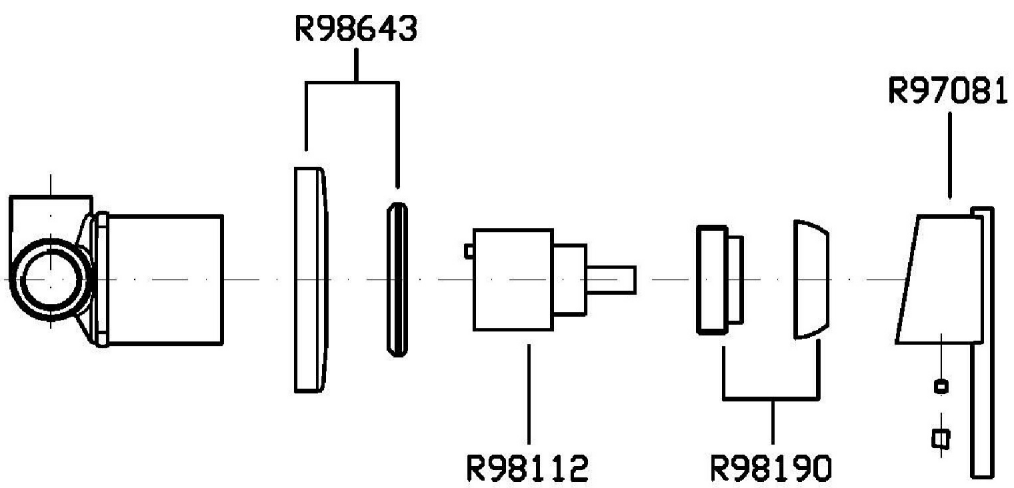

ZXS

ZXS129

Esplosi / Exploded