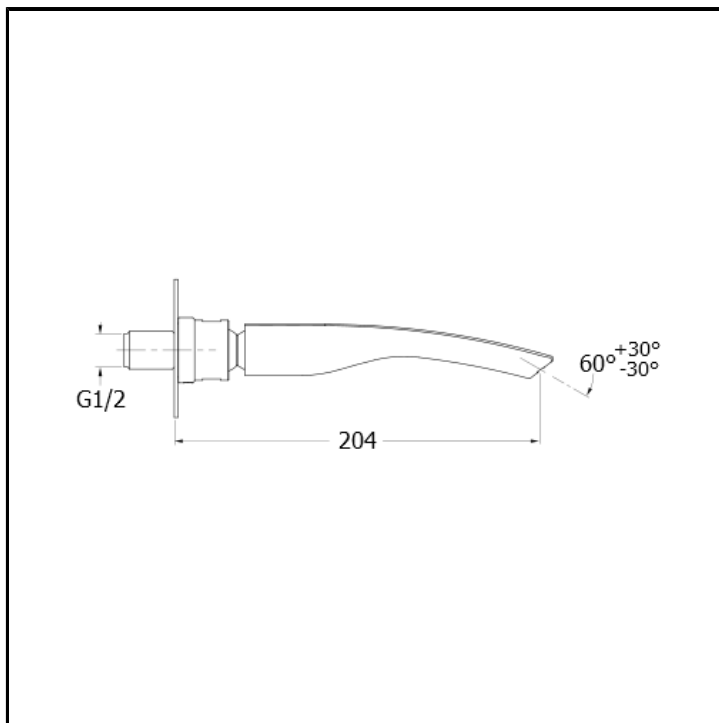

CRIBD315

Adjustable waterfall shower massage jet

FINITURE

 Chrome

CHARACTERISTICS

- Waterfall and body jet

INSTALLATION

- Wall