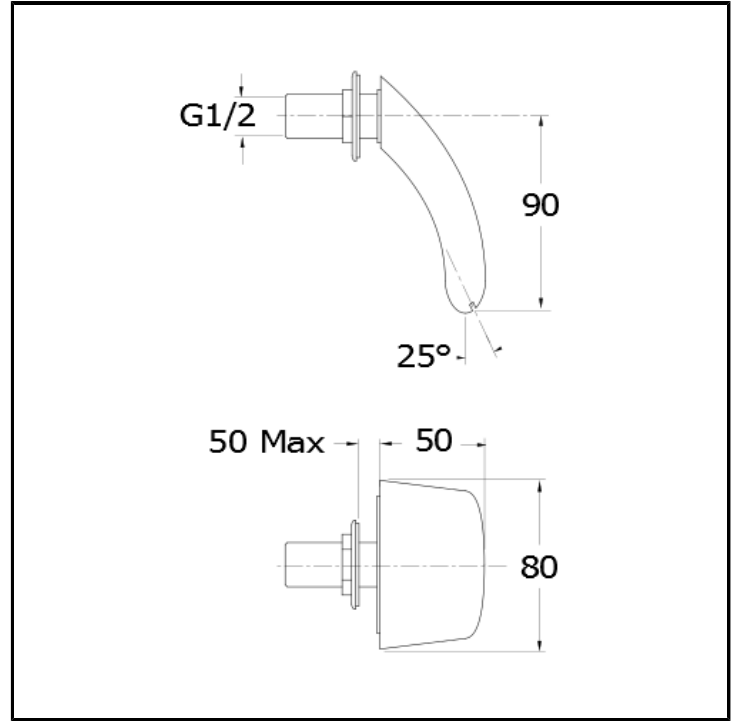

# CRIBD311

8 cm wall mounted waterfall spout