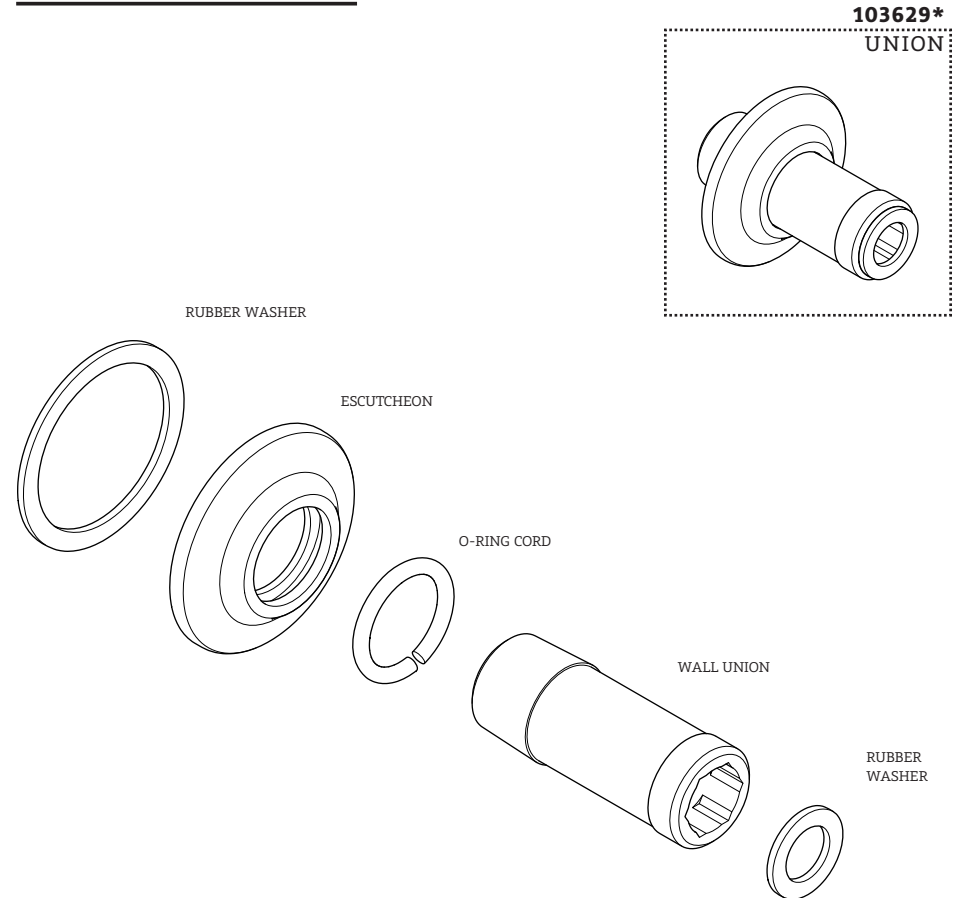

ESTB. 1978

WATERWORKS

**STYLES: EAXT21, EAXT22, EAXT23,
EAXT24, EAXT25, EAUN16, EAUN18**

KIT COMPONENTS

*FINISH/COLOR MUST BE SPECIFIED WHEN ORDERING
++SUPPLIED AS A PAIR

KIT COMPONENTS

ESTB. 1978

WATERWORKS

KIT COMPONENTS

**STYLES: EAXT21, EAXT22, EAXT23,
EAXT24, EAXT25, EAUN16, EAUN18**

103529

DIVERTER

*FINISH/COLOR MUST BE SPECIFIED WHEN ORDERING
++SUPPLIED AS A PAIR

KIT COMPONENTS

103530*

DIVERTER GLAND
COVER