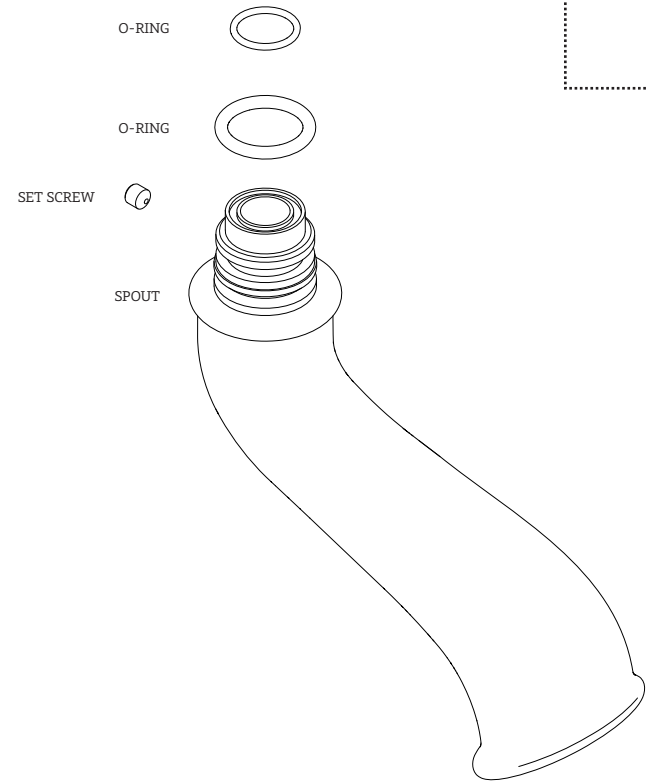

ESTB. 1978

WATERWORKS

STYLES: EAXT21, EAXT22, EAXT23,
EAXT24, EAXT25, EAUN16, EAUN18

KIT COMPONENTS

- 103527***
METAL DIVERTER HANDLE
- 103651***
WHITE PORCELAIN DIVERTER HANDLE
- 103652***
BLACK PORCELAIN DIVERTER HANDLE
- 103653***
OAK DIVERTER HANDLE

*FINISH/COLOR MUST BE SPECIFIED WHEN ORDERING
++SUPPLIED AS A PAIR

KIT COMPONENTS

103560*
SPOUT

ESTB. 1978

WATERWORKS

KIT COMPONENTS

**STYLES: EAXT21, EAXT22, EAXT23,
EAXT24, EAXT25, EAUN16, EAUN18**

103544*