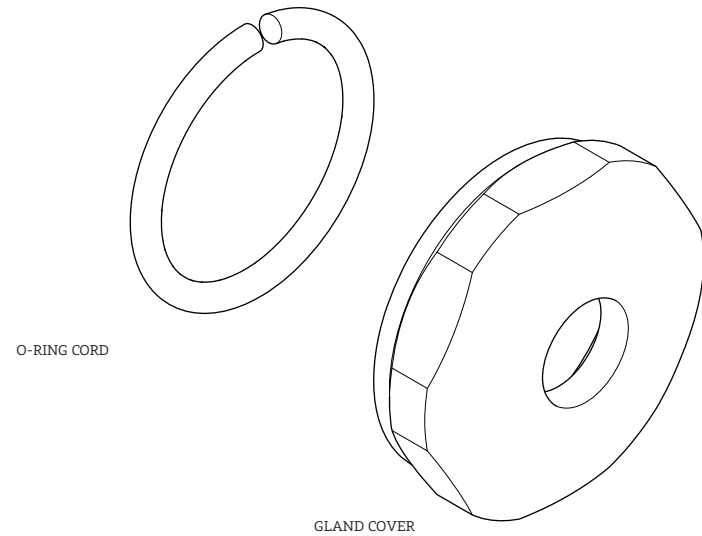

KIT COMPONENTS

**STYLES: EAXT21, EAXT22, EAXT23,
EAXT24, EAXT25, EAUN16, EAUN18**

103529

DIVERTER

*FINISH/COLOR MUST BE SPECIFIED WHEN ORDERING
++SUPPLIED AS A PAIR

KIT COMPONENTS

103530*

DIVERTER GLAND
COVER