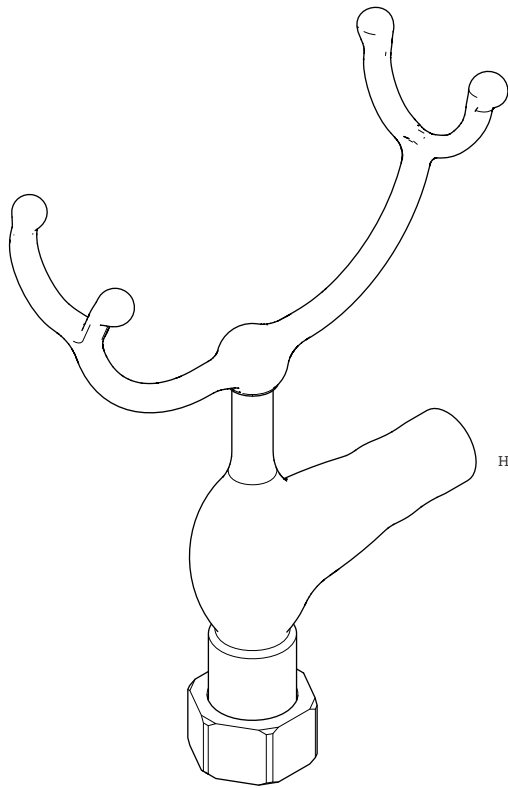

ESTB. 1978

WATERWORKS

KIT COMPONENTS

**STYLES: EAXT21, EAXT22, EAXT23,
EAXT24, EAXT25, EAUN16, EAUN18**

103544*

HANDSHOWER
CRADLE

HANDSHOWER CRADLE

103678
CHECK VALVE

RUBBER WASHER

*FINISH/COLOR MUST BE SPECIFIED WHEN ORDERING
++SUPPLIED AS A PAIR

KIT COMPONENTS

103564*

SPRAY WITH METAL HANDLE

103563*

SPRAY WITH WHITE PORCELAIN HANDLE

103641*

SPRAY WITH BLACK PORCELAIN HANDLE

103646*

SPRAY WITH OAK HANDLE