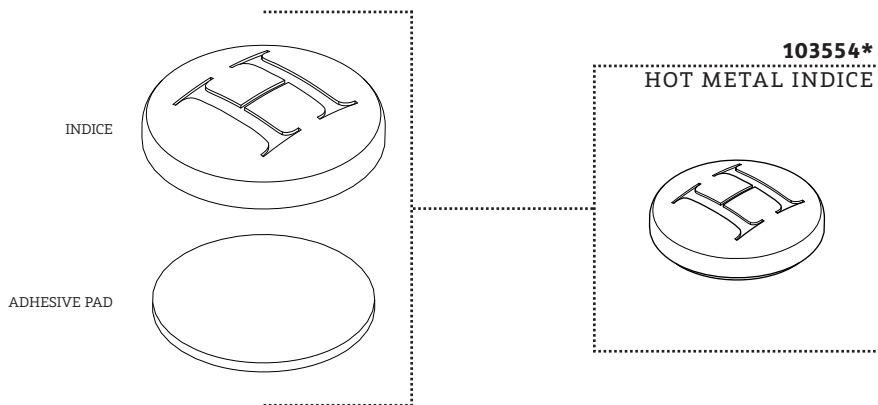

CLIP

ESTB. 1978

WATERWORKS

KIT COMPONENTS

**STYLES: EAXT21, EAXT22, EAXT23,
EAXT24, EAXT25, EAUN16, EAUN18**

*FINISH/COLOR MUST BE SPECIFIED WHEN ORDERING
++SUPPLIED AS A PAIR

KIT COMPONENTS

ESTB. 1978

WATERWORKS

**STYLES: EAXT21, EAXT22, EAXT23,
EAXT24, EAXT25, EAUN16, EAUN18**

SERVICE PARTS INDEX

<u>STYLE</u>	<u>DESCRIPTION</u>	<u>PG</u>
028711	3/4" ADAPTER	4
103652*	BLACK PORCELAIN DIVERTER HANDLE	8
103678	CHECK VALVE	10
103552*	COLD METAL INDICE	13
103551	COLD PORCELAIN INDICE	13
718517	COUNTERCLOCKWISE ON CARTRIDGE	3
103533*	CROSS HANDLE	2
103529	DIVERTER	6
103530*	DIVERTER GLAND COVER	7
103648*	ESCUTCHEON	4
103544*	HANDSHOWER CRADLE	10
103547*	HANDSHOWER HOSE	3
103554*	HOT METAL INDICE	12
103553	HOT PORCELAIN INDICE	12
103527*	METAL DIVERTER HANDLE	8
103471	MOUNTING HARDWARE	4
103653*	OAK DIVERTER HANDLE	8
103560*	SPOUT	9
103641*	SPRAY WITH BLACK PORCELAIN HANDLE	11
103564*	SPRAY WITH METAL HANDLE	11