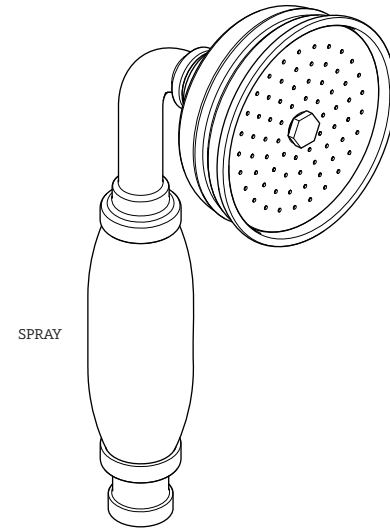

HANDSHOWER
CRADLE

HANDSHOWER CRADLE

103678
CHECK VALVE

RUBBER WASHER

*FINISH/COLOR MUST BE SPECIFIED WHEN ORDERING
++SUPPLIED AS A PAIR

KIT COMPONENTS

103564*

SPRAY WITH METAL HANDLE

103563*

SPRAY WITH WHITE PORCELAIN HANDLE

103641*

SPRAY WITH BLACK PORCELAIN HANDLE

103646*

SPRAY WITH OAK HANDLE

SPRAY

FLOW REGULATING
CHECK VALVE

CLIP

ESTB. 1978

WATERWORKS

KIT COMPONENTS

**STYLES: EAXT21, EAXT22, EAXT23,
EAXT24, EAXT25, EAUN16, EAUN18**

*FINISH/COLOR MUST BE SPECIFIED WHEN ORDERING
++SUPPLIED AS A PAIR

KIT COMPONENTS

ESTB. 1978

WATERWORKS

**STYLES: EAXT21, EAXT22, EAXT23,
EAXT24, EAXT25, EAUN16, EAUN18**

SERVICE PARTS INDEX

<u>STYLE</u>	<u>DESCRIPTION</u>	<u>PG</u>
028711	3/4" ADAPTER	4
103652*	BLACK PORCELAIN DIVERTER HANDLE	8
103678	CHECK VALVE	10
103552*	COLD METAL INDICE	13
103551	COLD PORCELAIN INDICE	13
718517	COUNTERCLOCKWISE ON CARTRIDGE	3
103533*	CROSS HANDLE	2
103529	DIVERTER	6
103530*	DIVERTER GLAND COVER	7
103648*	ESCUTCHEON	4
103544*	HANDSHOWER CRADLE	10
103547*	HANDSHOWER HOSE	3
103554*	HOT METAL INDICE	12
103553	HOT PORCELAIN INDICE	12
103527*	METAL DIVERTER HANDLE	8
103471	MOUNTING HARDWARE	4
103653*	OAK DIVERTER HANDLE	8
103560*	SPOUT	9
103641*	SPRAY WITH BLACK PORCELAIN HANDLE	11
103564*	SPRAY WITH METAL HANDLE	11