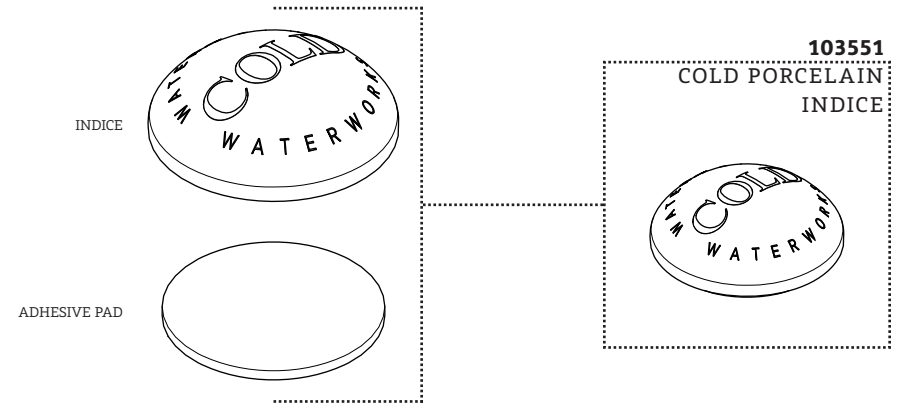

103563*

SPRAY WITH WHITE PORCELAIN HANDLE

103641*

SPRAY WITH BLACK PORCELAIN HANDLE

103646*

SPRAY WITH OAK HANDLE

SPRAY

FLOW REGULATING
CHECK VALVE

CLIP

ESTB. 1978

WATERWORKS

KIT COMPONENTS

**STYLES: EAXT21, EAXT22, EAXT23,
EAXT24, EAXT25, EAUN16, EAUN18**

*FINISH/COLOR MUST BE SPECIFIED WHEN ORDERING
++SUPPLIED AS A PAIR

KIT COMPONENTS

ESTB. 1978

WATERWORKS

**STYLES: EAXT21, EAXT22, EAXT23,
EAXT24, EAXT25, EAUN16, EAUN18**

SERVICE PARTS INDEX

<u>STYLE</u>	<u>DESCRIPTION</u>	<u>PG</u>
028711	3/4" ADAPTER	4
103652*	BLACK PORCELAIN DIVERTER HANDLE	8
103678	CHECK VALVE	10
103552*	COLD METAL INDICE	13
103551	COLD PORCELAIN INDICE	13
718517	COUNTERCLOCKWISE ON CARTRIDGE	3
103533*	CROSS HANDLE	2
103529	DIVERTER	6
103530*	DIVERTER GLAND COVER	7
103648*	ESCUTCHEON	4
103544*	HANDSHOWER CRADLE	10
103547*	HANDSHOWER HOSE	3
103554*	HOT METAL INDICE	12
103553	HOT PORCELAIN INDICE	12
103527*	METAL DIVERTER HANDLE	8
103471	MOUNTING HARDWARE	4
103653*	OAK DIVERTER HANDLE	8
103560*	SPOUT	9
103641*	SPRAY WITH BLACK PORCELAIN HANDLE	11
103564*	SPRAY WITH METAL HANDLE	11