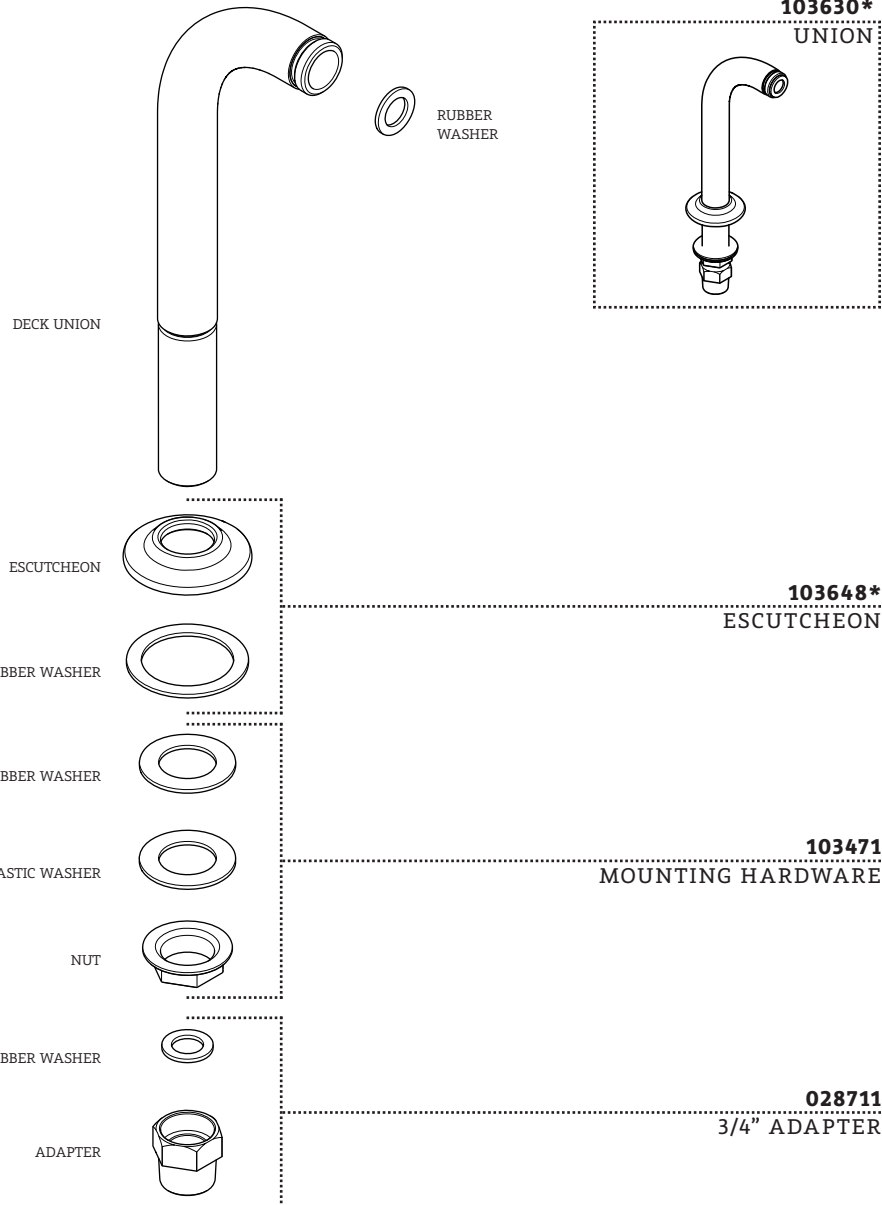

103551
COLD PORCELAIN INDICE
103552*
COLD METAL INDICE

103529
DIVERTER

103530*
DIVERTER GLAND COVER

103527*
METAL DIVERTER HANDLE
103651*
WHITE PORCELAIN DIVERTER HANDLE
103652*
BLACK PORCELAIN DIVERTER HANDLE
103653*
OAK DIVERTER HANDLE

ESTB. 1978

WATERWORKS

**STYLES: EAXT21, EAXT22, EAXT23,
EAXT24, EAXT25, EAUN16, EAUN18**

KIT COMPONENTS

*FINISH/COLOR MUST BE SPECIFIED WHEN ORDERING
++SUPPLIED AS A PAIR

KIT COMPONENTS

ESTB. 1978

WATERWORKS

WATERWORKS

**STYLES: EAXT21, EAXT22, EAXT23,
EAXT24, EAXT25, EAUN16, EAUN18**

SERVICE PARTS INDEX

<u>STYLE</u>	<u>DESCRIPTION</u>	<u>PG</u>
028711	3/4" ADAPTER	4
103652*	BLACK PORCELAIN DIVERTER HANDLE	8
103678	CHECK VALVE	10
103552*	COLD METAL INDICE	13
103551	COLD PORCELAIN INDICE	13
718517	COUNTERCLOCKWISE ON CARTRIDGE	3
103533*	CROSS HANDLE	2
103529	DIVERTER	6
103530*	DIVERTER GLAND COVER	7
103648*	ESCUTCHEON	4
103544*	HANDSHOWER CRADLE	10
103547*	HANDSHOWER HOSE	3
103554*	HOT METAL INDICE	12
103553	HOT PORCELAIN INDICE	12
103527*	METAL DIVERTER HANDLE	8
103471	MOUNTING HARDWARE	4
103653*	OAK DIVERTER HANDLE	8
103560*	SPOUT	9
103641*	SPRAY WITH BLACK PORCELAIN HANDLE	11
103564*	SPRAY WITH METAL HANDLE	11