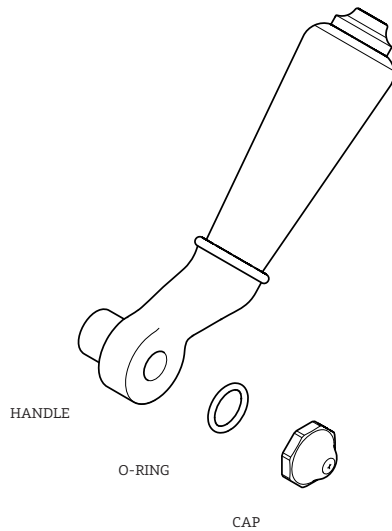

ESTB. 1978

WATERWORKS

STYLES: EAXT21, EAXT22, EAXT23,
EAXT24, EAXT25, EAUN16, EAUN18

KIT COMPONENTS

- **103527***
  METAL DIVERTER HANDLE
- **103651***
  WHITE PORCELAIN DIVERTER HANDLE
- **103652***
  BLACK PORCELAIN DIVERTER HANDLE
- **103653***
  OAK DIVERTER HANDLE