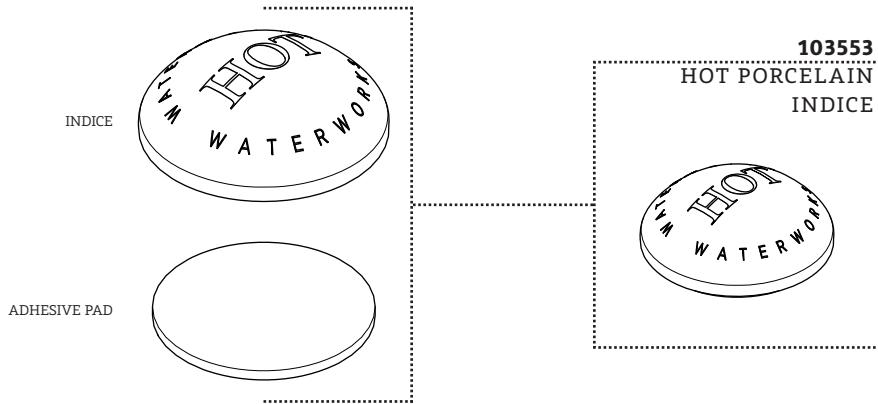

103563*

SPRAY WITH WHITE PORCELAIN HANDLE

103641*

SPRAY WITH BLACK PORCELAIN HANDLE

103646*

SPRAY WITH OAK HANDLE

SPRAY

FLOW REGULATING
CHECK VALVE

CLIP

ESTB. 1978

WATERWORKS

KIT COMPONENTS

**STYLES: EAXT21, EAXT22, EAXT23,
EAXT24, EAXT25, EAUN16, EAUN18**

*FINISH/COLOR MUST BE SPECIFIED WHEN ORDERING
++SUPPLIED AS A PAIR

KIT COMPONENTS

ESTB. 1978

WATERWORKS

**STYLES: EAXT21, EAXT22, EAXT23,
EAXT24, EAXT25, EAUN16, EAUN18**

SERVICE PARTS INDEX

<u>STYLE</u>	<u>DESCRIPTION</u>	<u>PG</u>
028711	3/4" ADAPTER	4
103652*	BLACK PORCELAIN DIVERTER HANDLE	8
103678	CHECK VALVE	10
103552*	COLD METAL INDICE	13
103551	COLD PORCELAIN INDICE	13
718517	COUNTERCLOCKWISE ON CARTRIDGE	3
103533*	CROSS HANDLE	2
103529	DIVERTER	6
103530*	DIVERTER GLAND COVER	7
103648*	ESCUTCHEON	4
103544*	HANDSHOWER CRADLE	10
103547*	HANDSHOWER HOSE	3
103554*	HOT METAL INDICE	12
103553	HOT PORCELAIN INDICE	12
103527*	METAL DIVERTER HANDLE	8
103471	MOUNTING HARDWARE	4
103653*	OAK DIVERTER HANDLE	8
103560*	SPOUT	9
103641*	SPRAY WITH BLACK PORCELAIN HANDLE	11
103564*	SPRAY WITH METAL HANDLE	11