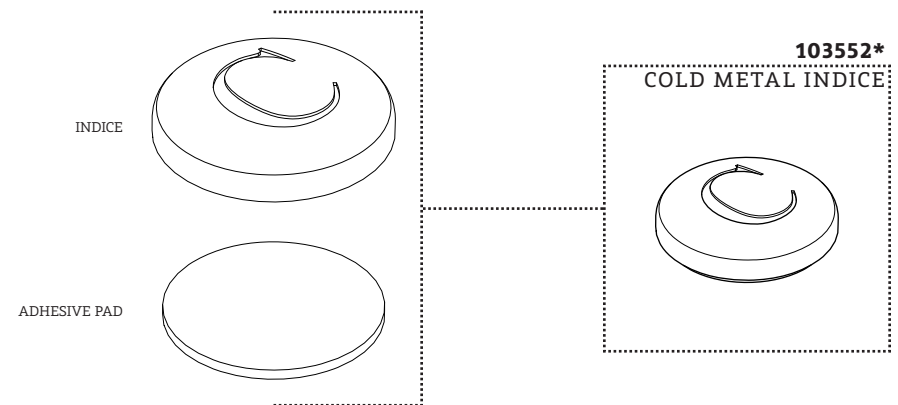

CLIP

ESTB. 1978

WATERWORKS

KIT COMPONENTS

**STYLES: EAXT21, EAXT22, EAXT23,
EAXT24, EAXT25, EAUN16, EAUN18**

*FINISH/COLOR MUST BE SPECIFIED WHEN ORDERING
++SUPPLIED AS A PAIR

KIT COMPONENTS

ESTB. 1978

WATERWORKS

**STYLES: EAXT21, EAXT22, EAXT23,
EAXT24, EAXT25, EAUN16, EAUN18**

SERVICE PARTS INDEX

<u>STYLE</u>	<u>DESCRIPTION</u>	<u>PG</u>
028711	3/4" ADAPTER	4
103652*	BLACK PORCELAIN DIVERTER HANDLE	8
103678	CHECK VALVE	10
103552*	COLD METAL INDICE	13
103551	COLD PORCELAIN INDICE	13
718517	COUNTERCLOCKWISE ON CARTRIDGE	3
103533*	CROSS HANDLE	2
103529	DIVERTER	6
103530*	DIVERTER GLAND COVER	7
103648*	ESCUTCHEON	4
103544*	HANDSHOWER CRADLE	10
103547*	HANDSHOWER HOSE	3
103554*	HOT METAL INDICE	12
103553	HOT PORCELAIN INDICE	12
103527*	METAL DIVERTER HANDLE	8
103471	MOUNTING HARDWARE	4
103653*	OAK DIVERTER HANDLE	8
103560*	SPOUT	9
103641*	SPRAY WITH BLACK PORCELAIN HANDLE	11
103564*	SPRAY WITH METAL HANDLE	11