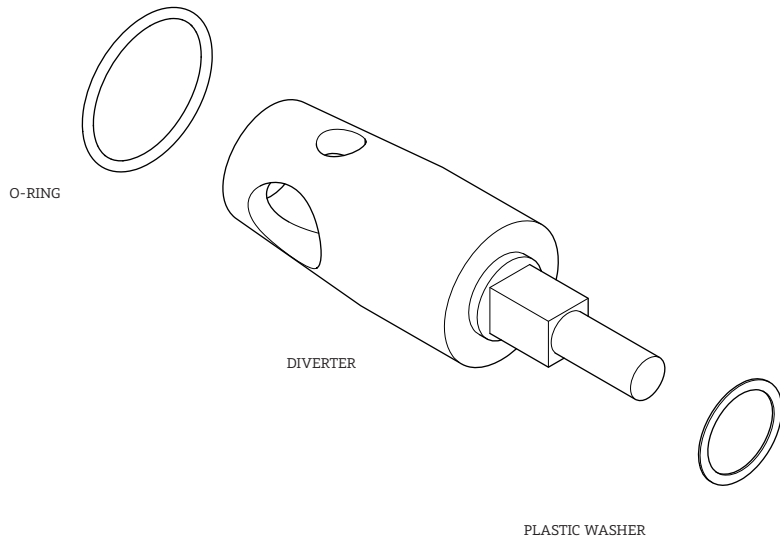

ESTB. 1978

WATERWORKS

KIT COMPONENTS

**STYLES: EAXT21, EAXT22, EAXT23,
EAXT24, EAXT25, EAUN16, EAUN18**

103529

DIVERTER