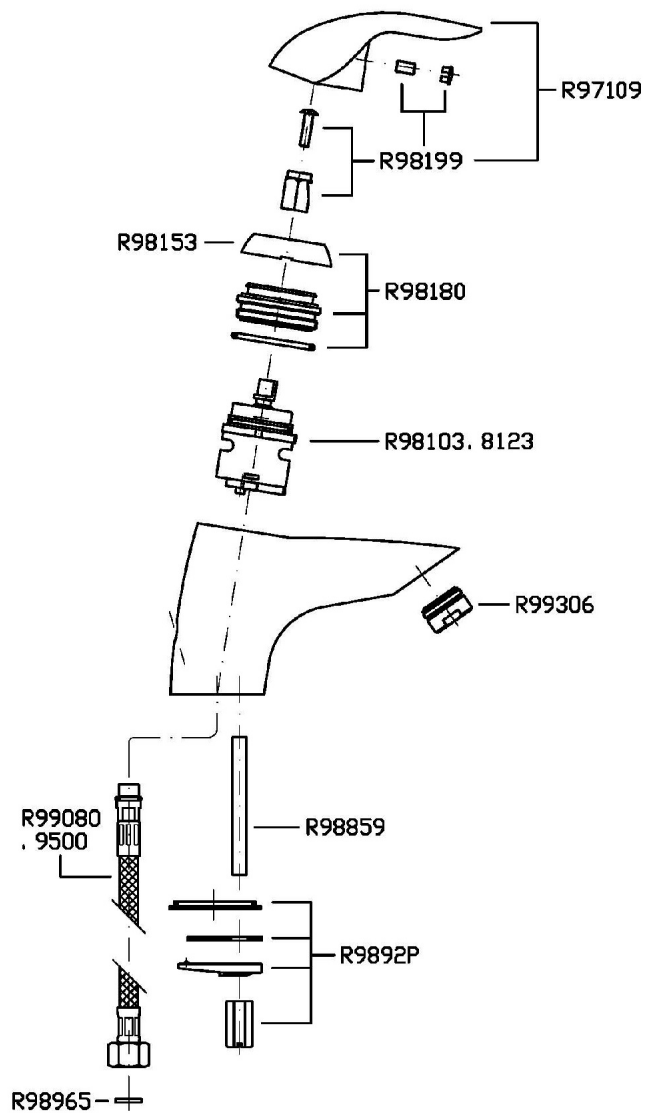

Single lever basin mixer with aerator, flexible pipes, without pop-up waste.

Finiture / Finishes

Cromo / Chrome

ELFO

Z27226

Disegno Complessivo / Overall Drawing

ELFO

Z27226

Esplosi / Exploded

ELFO

Z27226

Portate / Flowrates (lt/min)

PRESSIONE PRESSURE	1 BAR	2 BAR	3 BAR	4 BAR	5 BAR
LAVABO BASIN	10	13	16	18	21
P1					
P2					
P3					
P4					
P5					

ELFO

Z27226

Pesi e Misure / Weights and Sizes

Peso (Kg) Weight (lb)	1,7 (Kg)	3,74782 (lb)
Volume (dc3) - (in3)	4,05 (dc3)	0,000247 (in3)
h (mm) - (in)	70 (mm)	2,755907 (in)
L1 (mm) - (in)	150 (mm)	5,905515 (in)
L2 (mm) - (in)	385 (mm)	15,1574885 (in)