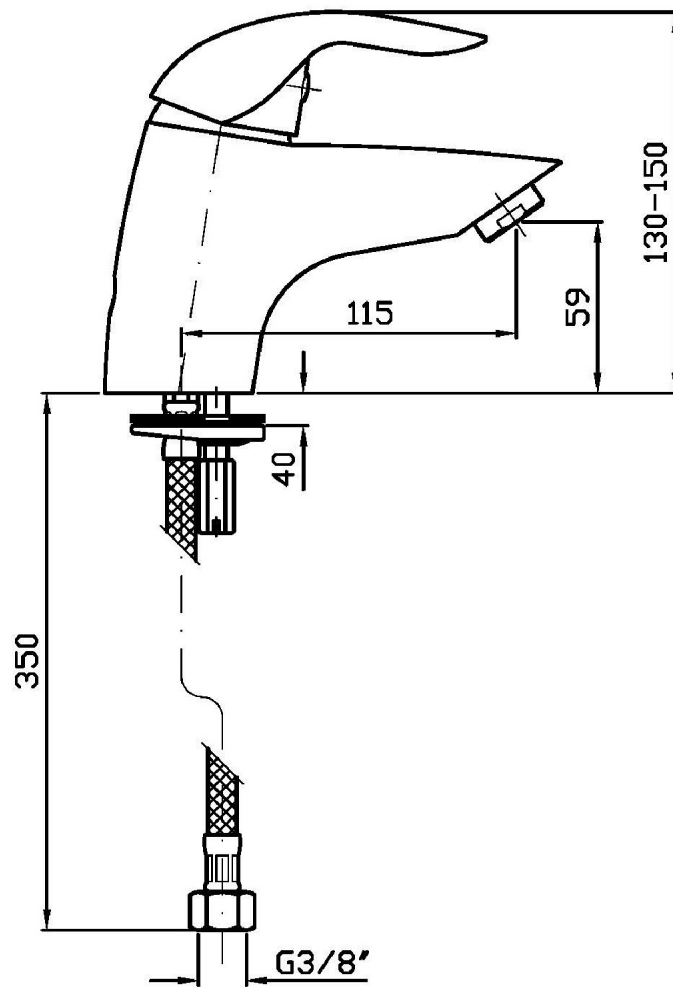

Single lever basin mixer with aerator, flexible pipes, without pop-up waste.

Finiture / Finishes

Cromo / Chrome

ELFO

Z27226

Disegno Complessivo / Overall Drawing

ELFO

Z27226

Esplosi / Exploded

ELFO

Z27226

Portate / Flowrates (lt/min)

PRESSIONE PRESSURE	1 BAR	2 BAR	3 BAR	4 BAR	5 BAR
LAVABO BASIN	10	13	16	18	21
P1					
P2					
P3					
P4					
P5					

ELFO

Z27226

Pesi e Misure / Weights and Sizes

Peso (Kg) Weight (lb)	1,7 (Kg)	3,74782 (lb)
Volume (dc3) - (in3)	4,05 (dc3)	0,000247 (in3)
h (mm) - (in)	70 (mm)	2,755907 (in)
L1 (mm) - (in)	150 (mm)	5,905515 (in)
L2 (mm) - (in)	385 (mm)	15,1574885 (in)