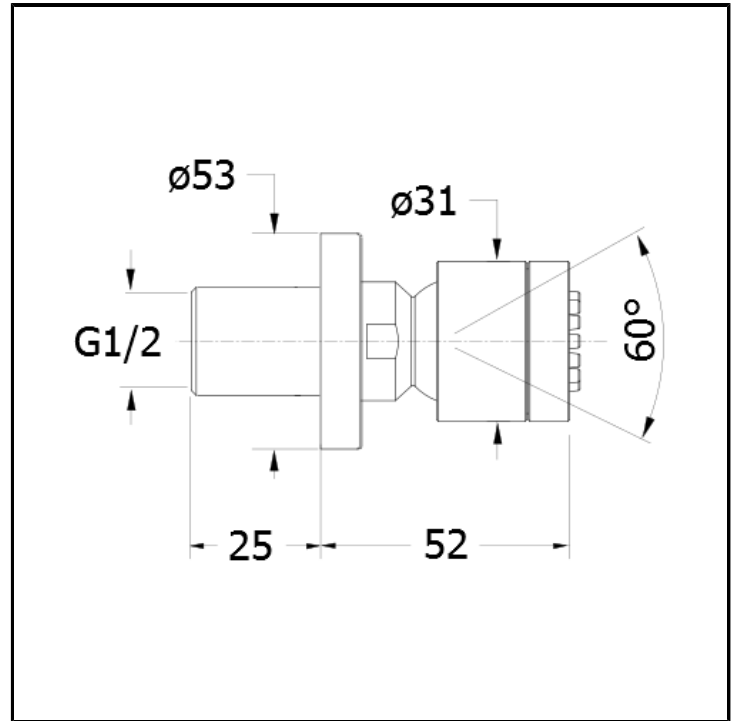

Anti-lime body jet

FINITURE

Chrome

CHARACTERISTICS

- Waterfall and body jet

FEATURES FROM TECHNOLOGIES

-

INSTALLATION