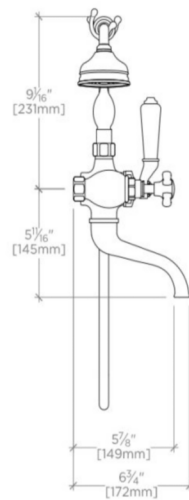

TECHNICAL DETAILS

ADA Compliance: No
 Adjustable versus Fixed Spray: Fixed Spray
 Diameter of Head: 3"
 Escutcheon Primary Material: Brass
 Flow Restriction Options: 2.5, 2.0, 1.75, 1.5, 0.92
 Handle Spread Maximum: 7 1/4"
 Handle Spread Minimum: 7 1/4"
 Handle Turn Angle: Quarter Turn
 Handshower / Spray Hose Length: 59"
 Index Color / Finish and Material: White Porcelain
 Depth / Width: 6 3/4"
 Height: 15 1/2"
 Index Marking: Hot/Cold
 Inlet Connection Size: 3/4"
 Inlet Connection Type: Supply Nut
 Inlet Supply Spread Maximum: 7 1/4"
 Inlet Supply Spread Minimum: 7 1/4"
 Installation Type: Wall or deck mounted
 Integrated Diverter: Y
 Length: 11"
 Number of Handles: Three
 Pivot: N
 Primary Material: Brass
 Spout Swivel: N
 Suggested Application: Bath
 Valve Material: ceramic
 Water Pressure Maximum: 75.0 psi
 Water Pressure Minimum: 20.0 psi
 Water Pressure Recommended: 45.0 psi

PRODUCT FEATURES

Easton is our most comprehensive fittings family.

Easton has a clean-lined utilitarian profile, with a slightly elongated spout.

Stocked in 2.5gpm (9.5 L/min) and 1.75gpm (6.6 L/min) for handshower. State of California requires 1.75gpm (6.6 L/min) to comply with their water conservation requirements. Other flow options are available to order, contact your sales associate or call 1 (800) 899-6757 for details.

EASTON

EAXT31

Easton Vintage Exposed Tub Filler, White Porcelain Handshower and Lever Diverter with White Porcelain Indices

TOP VIEW SCALE: 1 1/2"=1'-0"

FRONT VIEW SCALE: 1 1/2"=1'-0"

SIDE VIEW SCALE: 1 1/2"=1'-0"