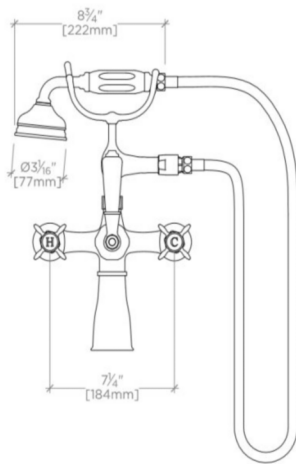

TECHNICAL DETAILS

ADA Compliance: No
 Adjustable versus Fixed Spray: Fixed Spray
 Diameter of Head: 3"
 Escutcheon Primary Material: Brass
 Flow Restriction Options: 2.5, 2.0, 1.75, 1.5, 0.92
 Handle Spread Maximum: 7 1/4"
 Handle Spread Minimum: 7 1/4"
 Handle Turn Angle: Quarter Turn
 Handshower / Spray Hose Length: 59"
 Index Color / Finish and Material: White Porcelain
 Depth / Width: 6 3/4"
 Height: 15 1/2"
 Index Marking: Hot/Cold
 Inlet Connection Size: 3/4"
 Inlet Connection Type: Supply Nut
 Inlet Supply Spread Maximum: 7 1/4"
 Inlet Supply Spread Minimum: 7 1/4"
 Installation Type: Wall or deck mounted
 Integrated Diverter: Y
 Length: 11"
 Number of Handles: Three
 Pivot: N
 Primary Material: Brass
 Spout Swivel: N
 Suggested Application: Bath
 Valve Material: ceramic
 Water Pressure Maximum: 75.0 psi
 Water Pressure Minimum: 20.0 psi
 Water Pressure Recommended: 45.0 psi

PRODUCT FEATURES

Easton is our most comprehensive fittings family.

Easton has a clean-lined utilitarian profile, with a slightly elongated spout.

Stocked in 2.5gpm (9.5 L/min) and 1.75gpm (6.6 L/min) for handshower. State of California requires 1.75gpm (6.6 L/min) to comply with their water conservation requirements. Other flow options are available to order, contact your sales associate or call 1 (800) 899-6757 for details.

EASTON

EAXT31

Easton Vintage Exposed Tub Filler, White Porcelain Handshower and Lever Diverter with White Porcelain Indices

TOP VIEW SCALE: 1 1/2"=1'-0"

FRONT VIEW SCALE: 1 1/2"=1'-0"

SIDE VIEW SCALE: 1 1/2"=1'-0"