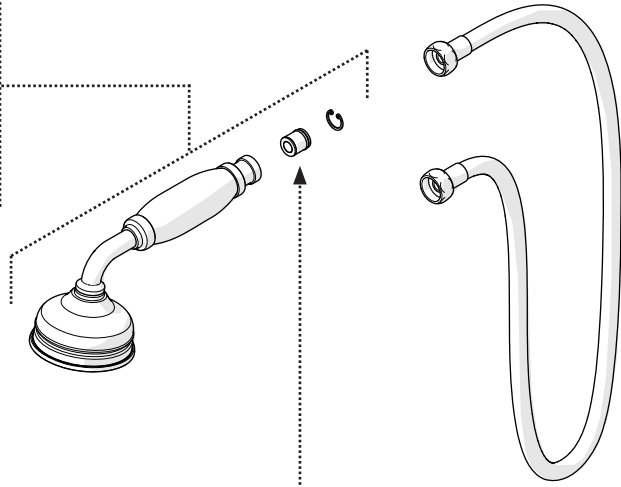

ESTB. 1978

WATERWORKS

SERVICE PARTS

STYLES: EAXT31, EAXT32, EAXT33, EAXT34, EAXT35, EAUN18, EAUN16

*FINISH/COLOR MUST BE SPECIFIED WHEN ORDERING
++SUPPLIED AS A PAIR

DOCUMENT: SPEA58_REV01

- 103564***
SPRAY WITH METAL HANDLE
- 103563***
SPRAY WITH WHITE PORCELAIN HANDLE
- 103641***
SPRAY WITH BLACK PORCELAIN HANDLE
- 103646***
SPRAY WITH OAK HANDLE

103547*
HANDSHOWER
HOSE

103629*
WALL UNION

535592
FLOW REGULATING
CHECK VALVE

104395*
HANDLE CAP

- 104391**
WHITE PORCELAIN
HANDLE SLEEVE
- 104392**
BLACK PORCELAIN
HANDLE SLEEVE
- 104393**
OAK HANDLE SLEEVE

ESTB. 1978

WATERWORKS

SERVICE PARTS

STYLES: EAXT31, EAXT32, EAXT33, EAXT34, EAXT35, EAUN18, EAUN16

*FINISH/COLOR MUST BE SPECIFIED WHEN ORDERING
++SUPPLIED AS A PAIR

DOCUMENT: SPEA58_REV01

103544*
HANDSHOWER
CRADLE

103678
CHECK VALVE

718517
COUNTERCLOCKWISE
ON CARTRIDGE

103552*
COLD METAL INDICE
103551
COLD PORCELAIN INDICE

103945*
CROSS HANDLE

103553
HOT PORCELAIN INDICE
103554*
HOT METAL INDICE

103560*
SPOUT