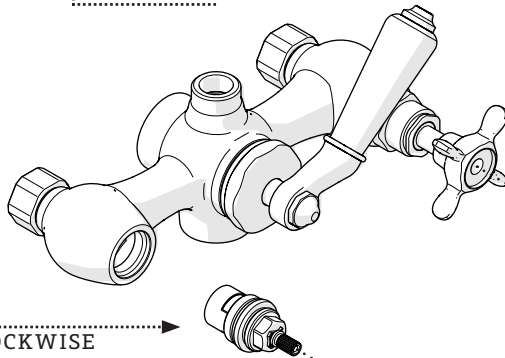

103678
CHECK VALVE

718517
COUNTERCLOCKWISE
ON CARTRIDGE