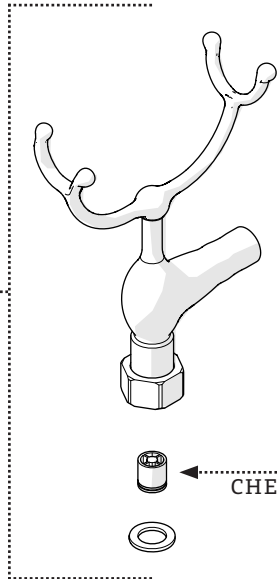

ESTB. 1978

WATERWORKS

SERVICE PARTS

STYLES: EAXT31, EAXT32, EAXT33, EAXT34, EAXT35, EAUN18, EAUN16

*FINISH/COLOR MUST BE SPECIFIED WHEN ORDERING
++SUPPLIED AS A PAIR

DOCUMENT: SPEA58_REV01

- 103564***
SPRAY WITH METAL HANDLE
- 103563***
SPRAY WITH WHITE PORCELAIN HANDLE
- 103641***
SPRAY WITH BLACK PORCELAIN HANDLE
- 103646***
SPRAY WITH OAK HANDLE

103630*
DECK UNION

103648*
ESCUTCHEON

103529
DIVERTER

103530*
DIVERTER RETAINING KIT

103471
MOUNTING
HARDWARE

028711
3/4" ADAPTER

- 103527***
METAL DIVERTER HANDLE
- 103651***
WHITE PORCELAIN DIVERTER HANDLE
- 103652***
BLACK PORCELAIN DIVERTER HANDLE
- 103653***
OAK DIVERTER HANDLE

ESTB. 1978

WATERWORKS

SERVICE PARTS

STYLES: EAXT31, EAXT32, EAXT33, EAXT34, EAXT35, EAUN18, EAUN16

*FINISH/COLOR MUST BE SPECIFIED WHEN ORDERING
++SUPPLIED AS A PAIR

DOCUMENT: SPEA58_REV01

103544*
HANDSHOWER
CRADLE

103678
CHECK VALVE

718517
COUNTERCLOCKWISE
ON CARTRIDGE

103552*
COLD METAL INDICE
103551
COLD PORCELAIN INDICE

103945*
CROSS HANDLE

103553
HOT PORCELAIN INDICE
103554*
HOT METAL INDICE

103560*
SPOUT