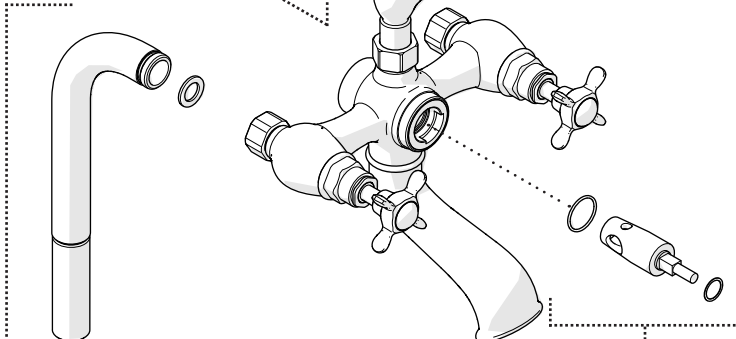

ESTB. 1978

WATERWORKS

SERVICE PARTS

STYLES: EAXT31, EAXT32, EAXT33, EAXT34, EAXT35, EAUN18, EAUN16

*FINISH/COLOR MUST BE SPECIFIED WHEN ORDERING
++SUPPLIED AS A PAIR

DOCUMENT: SPEA58_REV01

- 103564***
SPRAY WITH METAL HANDLE
- 103563***
SPRAY WITH WHITE PORCELAIN HANDLE
- 103641***
SPRAY WITH BLACK PORCELAIN HANDLE
- 103646***
SPRAY WITH OAK HANDLE

103547*
HANDSHOWER
HOSE

103629*
WALL UNION

535592
FLOW REGULATING
CHECK VALVE

104395*
HANDLE CAP

- 104391**
WHITE PORCELAIN
HANDLE SLEEVE
- 104392**
BLACK PORCELAIN
HANDLE SLEEVE
- 104393**
OAK HANDLE SLEEVE