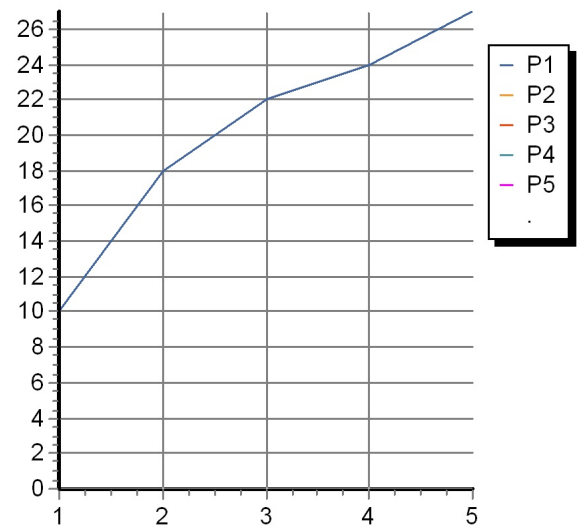

Exposed single lever bath-shower mixer with antispash diverter, handshower Z94717.C, spray support, shower hose 1500 mm.

Finiture / Finishes

Cromo / Chrome

ELFO

Z27175

Disegno Complessivo / Overall Drawing

Z27175 Portate / Flowrates (lt/min)

PRESSIONE PRESSURE	1 BAR	2 BAR	3 BAR	4 BAR	5 BAR
BOCCA VASCA WALL SPOUT <i>P1</i>	10	18	22	24	27
<i>P2</i>					
<i>P3</i>					
<i>P4</i>					
<i>P5</i>					

ELFO

Z27175 Pesì e Misure / Weights and Sizes

Peso (Kg) Weight (lb)	2,9 (Kg)	6,39334 (lb)
Volume (dc3) - (in3)	5,86 (dc3)	0,000358 (in3)
h (mm) - (in)	150 (mm)	5,905515 (in)
L1 (mm) - (in)	195 (mm)	7,6771695 (in)
L2 (mm) - (in)	200 (mm)	7,87402 (in)