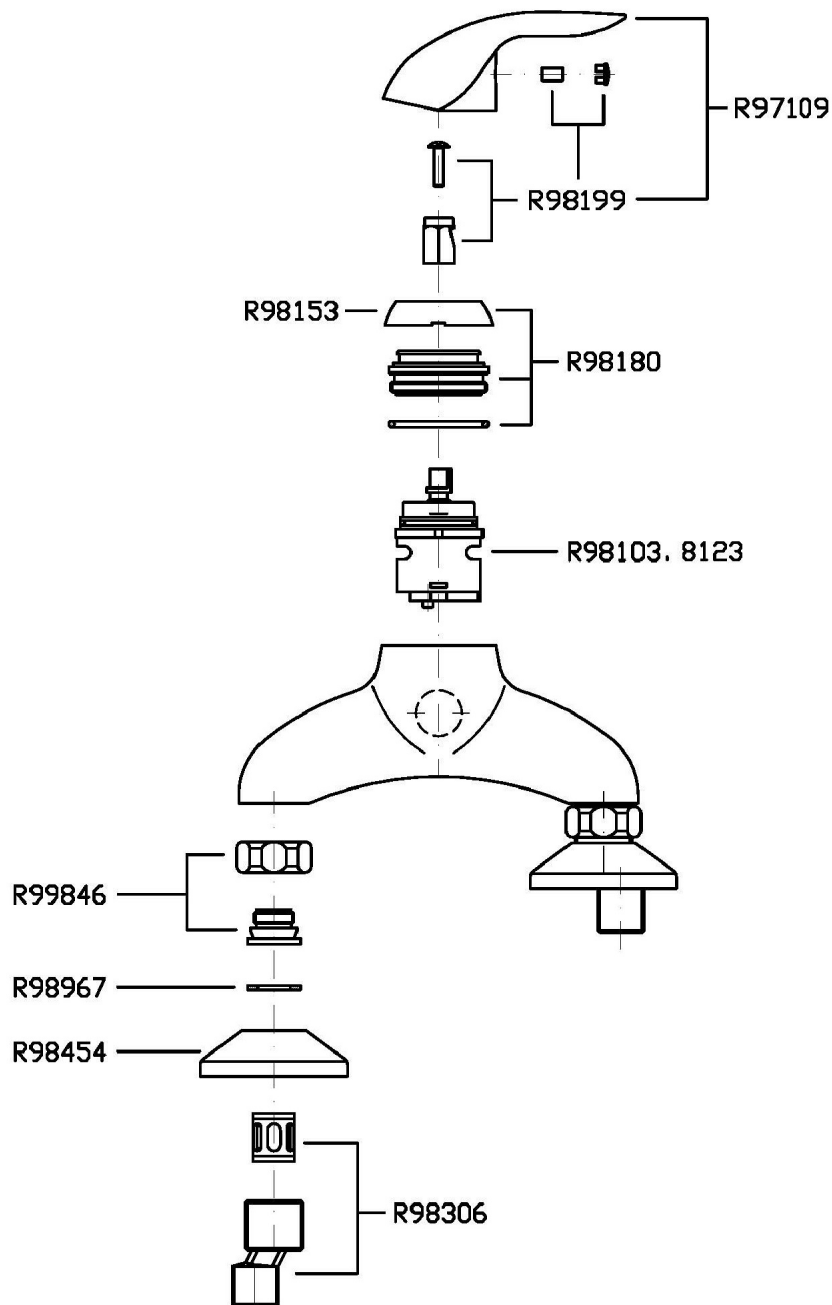

## ELFO

Z27075

Disegno Complessivo / Overall Drawing

## ELFO

Z27075

Portate / Flowrates (lt/min)

PRESSIONE PRESSURE	1 BAR	2 BAR	3 BAR	4 BAR	5 BAR
2 RUBINETTO APERTI 2 STOP VALVES OPEN <i>P1</i>	10	14	22	26	29
<i>P2</i>					
<i>P3</i>					
<i>P4</i>					
<i>P5</i>					

## ELFO

Z27075

Pesi e Misure / Weights and Sizes

Peso ( Kg ) Weight ( lb )	1,656 ( Kg )	3,6508176 ( lb )
Volume ( dc3 ) - ( in3 )	2,88 ( dc3 )	0,000176 ( in3 )
h ( mm ) - ( in )	87 ( mm )	3,4251987 ( in )
L1 ( mm ) - ( in )	190 ( mm )	7,480319 ( in )
L2 ( mm ) - ( in )	174 ( mm )	6,8503974 ( in )