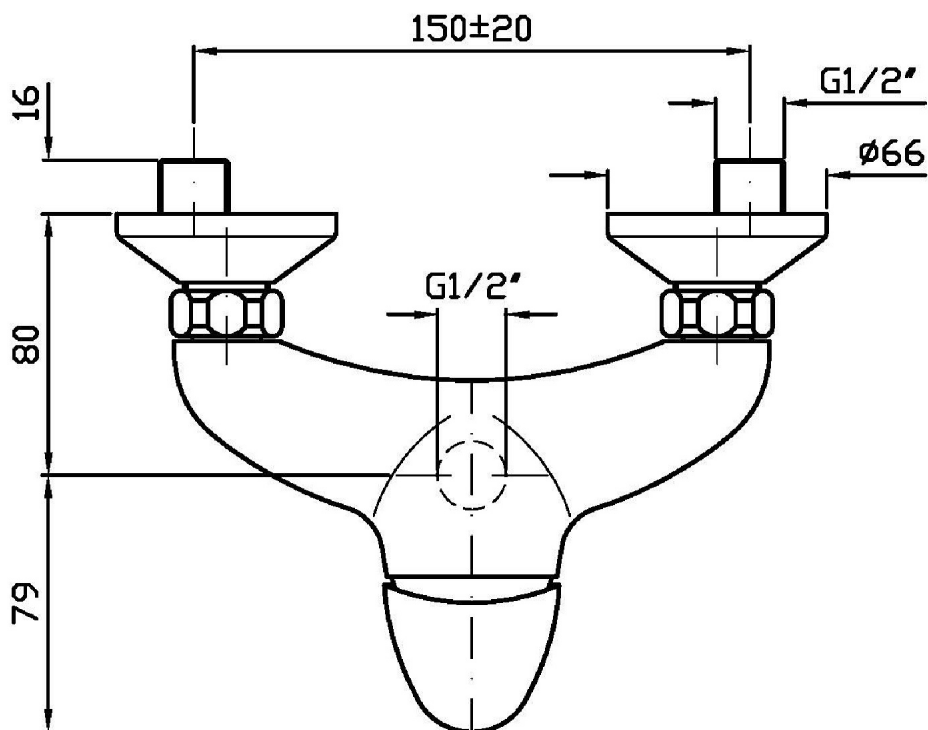

ELFO

Z27075

Disegno Complessivo / Overall Drawing